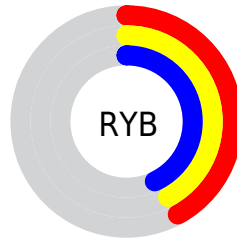

Converting Colors

Hex(6B6D6E)

Have a look what the booklet for
Hex(6B6D6E) contains.

Hex(6B6D6E)	3
<i>Conversions</i>	4
<i>Details</i>	6
<i>Harmonies</i>	11
<i>Previews</i>	22
<i>Color Blindness Simulation</i>	25
<i>CSS Examples</i>	28

Details

The Hex color **6B6D6E** is a dark color, and the websafe version is hex **666666**. A complement of this color would be **6E6C6B**, and the grayscale version is **6D6D6D**.

A 20% lighter version of the original color is **9EA0A2**, and **3C3E3F** is the 20% darker color. If you saturate the color by 10%, you get **60696E**, and if you desaturate by 10%, it is **76716E**.

Distribution

- Red (42%)
- Green (43%)
- Blue (43%)

- Red (42%)
- Yellow (42%)
- Blue (43%)

- Cyan (3%)
- Magenta (1%)
- Yellow (0%)
- Black (57%)

- Cyan (58%)
- Magenta (57%)
- Yellow (57%)

Brightness & Saturation Gradients

These gradients show how the Hex color 6B6D6E changes by changing the brightness by 10 percent. The first figure shows a shift by +10% for each color and the second figure -10%.

Similar to the brightness gradients but the following saturation gradients show a change of the Hex color 6B6D6E by changing the saturation by 10% instead.