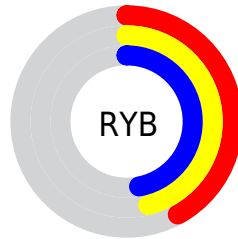

Conversions

Conversions Part 2

Format	Color
RYB	107, 117, 119
Decimal	7042925
CIELab	48.79, -6.56, 3.97
CIElCh	49, 7.670, 148.805
Yxy	17.4236, 0.3093, 0.3494
Android (android.graphics.Color)	4285233005 (0xFF6B776D)
YUV	114.2720, -2.5991, -6.3775
Hunter-Lab	41.7416, -7.1046, 5.0461

Details

The Hex color **6B776D** is a dark color, and the websafe version is hex **666666**. A complement of this color would be **776B75**, and the grayscale version is **727272**.

A 20% lighter version of the original color is **9EABA0**, and **3C473E** is the 20% darker color. If you saturate the color by 10%, you get **5F7763**, and if you desaturate by 10%, it is **777777**.

Distribution

- Red (42%)
- Green (47%)
- Blue (43%)

- Red (42%)
- Yellow (46%)
- Blue (47%)

- Cyan (10%)
- Magenta (0%)
- Yellow (8%)
- Black (53%)

- Cyan (58%)
- Magenta (53%)
- Yellow (57%)

Brightness & Saturation Gradients

These gradients show how the Hex color 6B776D changes by changing the brightness by 10 percent. The first figure shows a shift by +10% for each color and the second figure -10%.

Similar to the brightness gradients but the following saturation gradients show a change of the Hex color 6B776D by changing the saturation by 10% instead.