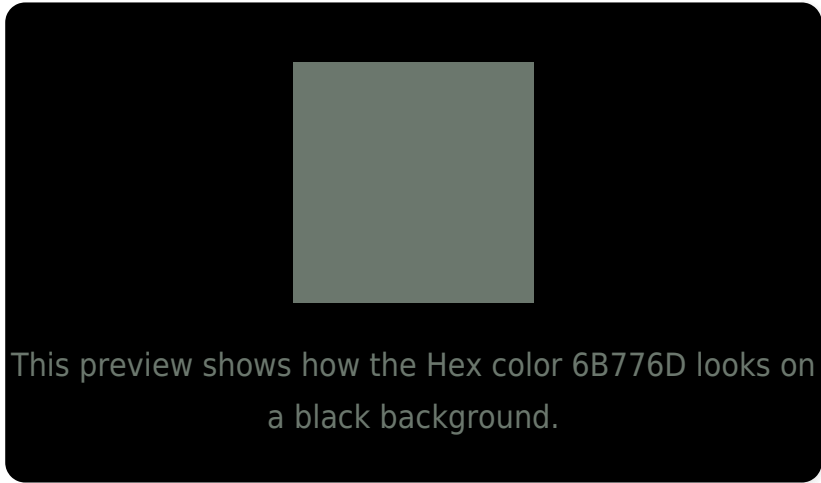

Black Background

Color Contrast Check

Large Text (above 18pt) WCAG AA ✓ Pass

Any Text WCAG AA × Fail

Large Text (above 18pt) WCAG AAA × Fail

Any Text WCAG AAA × Fail

If you want to check with other color combinations, try the [Color Contrast Checker](#).