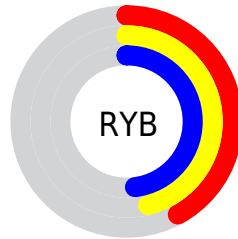

Converting Colors

Hex(6B7A72)

Have a look what the booklet for
Hex(6B7A72) contains.

Hex(6B7A72)	3
<i>Conversions</i>	4
<i>Details</i>	6
<i>Harmonies</i>	11
<i>Previews</i>	23
<i>Color Blindness Simulation</i>	26
<i>CSS Examples</i>	29

Conversions

Conversions Part 2

Format	Color
RYB	107, 117, 122
Decimal	7043698
CIELab	49.81, -7.24, 2.50
CIELCh	50, 7.658, 160.966
Yxy	18.2598, 0.3035, 0.3451
Android (android.graphics.Color)	4285233778 (0xFF6B7A72)
YUV	116.6030, -1.2833, -8.4218
Hunter-Lab	42.7315, -7.6926, 4.1078

Details

The Hex color **6B7A72** is a dark color, and the websafe version is hex **666666**. A complement of this color would be **7A6B73**, and the grayscale version is **757575**.

A 20% lighter version of the original color is **9EAEA6**, and **3C4942** is the 20% darker color. If you saturate the color by 10%, you get **5F7A6B**, and if you desaturate by 10%, it is **777A79**.

Distribution

- Red (42%)
- Green (48%)
- Blue (45%)

- Red (42%)
- Yellow (46%)
- Blue (48%)

- Cyan (12%)
- Magenta (0%)
- Yellow (7%)
- Black (52%)

- Cyan (58%)
- Magenta (52%)
- Yellow (55%)

Brightness & Saturation Gradients