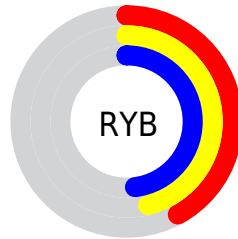

Converting Colors

Hex(6B7A73)

Have a look what the booklet for
Hex(6B7A73) contains.

Hex(6B7A73)	3
<i>Conversions</i>	4
<i>Details</i>	6
<i>Harmonies</i>	11
<i>Previews</i>	23
<i>Color Blindness Simulation</i>	26
<i>CSS Examples</i>	29

Details

The Hex color **6B7A73** is a dark color, and the websafe version is hex **666666**. A complement of this color would be **7A6B72**, and the grayscale version is **757575**.

A 20% lighter version of the original color is **9EAEA7**, and **3C4943** is the 20% darker color. If you saturate the color by 10%, you get **5F7A6D**, and if you desaturate by 10%, it is **777A79**.

Distribution

- Red (42%)
- Green (48%)
- Blue (45%)

- Red (42%)
- Yellow (46%)
- Blue (48%)

- Cyan (12%)
- Magenta (0%)
- Yellow (6%)
- Black (52%)

- Cyan (58%)
- Magenta (52%)
- Yellow (55%)

Brightness & Saturation Gradients

These gradients show how the Hex color 6B7A73 changes by changing the brightness by 10 percent. The first figure shows a shift by +10% for each color and the second figure -10%.

Similar to the brightness gradients but the following saturation gradients show a change of the Hex color 6B7A73 by changing the saturation by 10% instead.