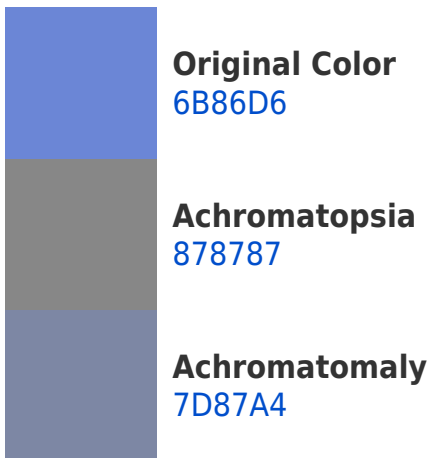

Any Text WCAG AAA × Fail

If you want to check with other color combinations, try the [Color Contrast Checker](#).

Hex 6B86D6 Background

This preview shows how black text looks on a background with the Hex color 6B86D6.

This preview shows how white text looks on a background with the Hex color 6B86D6.

Color Blindness Simulation

Color vision deficiency is a very complex topic, and I could not describe the different causes any better than Wikipedia does, so if you want to learn more, you should check out their [article about color blindness](#).

Dichromacy

Original Color
6B86D6

Protanopia
6B86D6

Deuteranopia
6089D5

Tritanopia
59929D

Trichromacy

Monochromacy

CSS Examples

Text

The CSS property to change the color of the text to Hex 6B86D6 is called "color". The color property can be set on classes, ids or directly on the HTML element.

This example shows how text in the color #6B86D6 looks like.