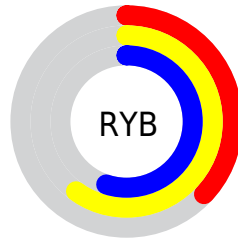

## Conversions Part 2

<b>Format</b>	<b>Color</b>
<b>R<sub>YB</sub></b>	94, 153, 140
Decimal	7051614
CIE <sub>Lab</sub>	58.71, -27.26, 26.16
CIE <sub>LCh</sub>	59, 37.785, 136.174
Yxy	26.7164, 0.3197, 0.4386
Android (android.graphics.Color)	4285241694 (0xFF6B995E)
YUV	132.5200, -18.9904, -22.3810
Hunter-Lab	51.6879, -23.1985, 19.2966

# Details

The Hex color **6B995E** is a dark color, and the websafe version is hex **669966**. A complement of this color would be **8C5E99**, and the grayscale version is **858585**.

A 20% lighter version of the original color is **A0D091**, and **39662F** is the 20% darker color. If you saturate the color by 10%, you get **5F994F**, and if you desaturate by 10%, it is **77996D**.

# Distribution

- Red (42%)
- Green (60%)
- Blue (37%)

- Red (37%)
- Yellow (60%)
- Blue (55%)

- Cyan (30%)
- Magenta (0%)
- Yellow (39%)
- Black (40%)

- Cyan (58%)
- Magenta (40%)
- Yellow (63%)