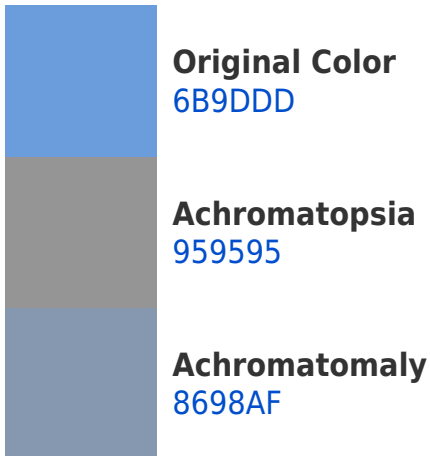

Monochromacy