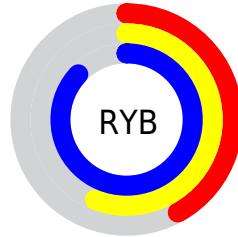

## Conversions Part 2

Format	Color
<a href="#">RYB</a>	<a href="#">107, 142, 221</a>
Decimal	<a href="#">7052765</a>
CIELab	<a href="#">63.72, 1.18, -37.62</a>
CIELCh	<a href="#">64, 37.637, 271.797</a>
Yxy	<a href="#">32.4602, 0.2281, 0.2375</a>
Android (android.graphics.Color)	<a href="#">4285242845</a> ( <a href="#">0xFF6B9DDD</a> )
YUV	<a href="#">149.3460, 35.3254, -37.1374</a>
Hunter-Lab	<a href="#">56.9739, -2.0434, -36.1163</a>

# Details

The Hex color **6B9DDD** is a light color, and the websafe version is hex **6699CC**. A complement of this color would be **DDAB6B**, and the grayscale version is **959595**.

A 20% lighter version of the original color is **A4D3FF**, and **2E6AA6** is the 20% darker color. If you saturate the color by 10%, you get **5591DD**, and if you desaturate by 10%, it is **81A9DD**.

# Distribution

Red (42%)

Green (62%)

Blue (87%)

Red (42%)

Yellow (56%)

Blue (87%)

Cyan (52%)