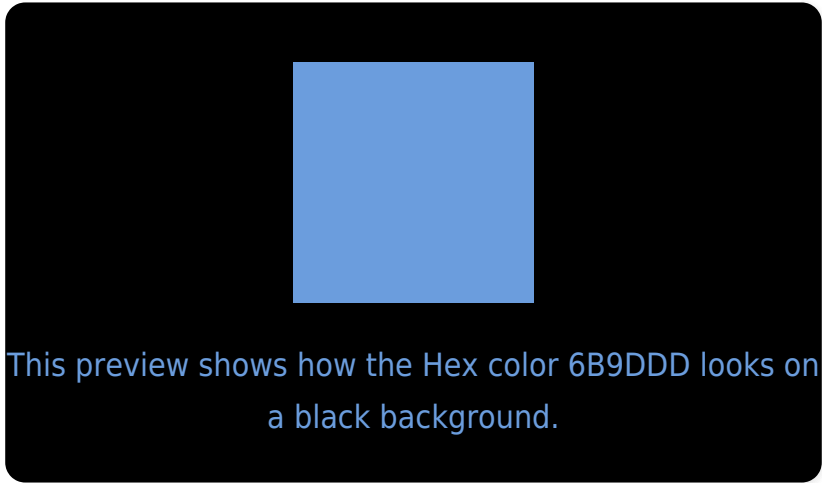

Black Background

Color Contrast Check

Large Text (above 18pt) WCAG AA ✓ Pass

Any Text WCAG AA ✓ Pass

Large Text (above 18pt) WCAG AAA ✓ Pass

Any Text WCAG AAA ✓ Pass

If you want to check with other color combinations, try the [Color Contrast Checker](#).