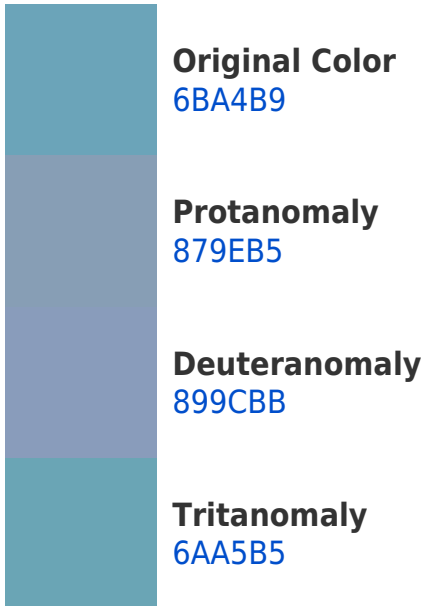

Trichromacy