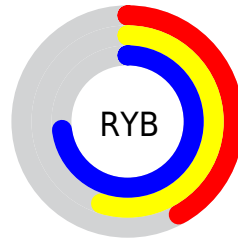

## Conversions Part 2

| <b>Format</b>                       | <b>Color</b>                                    |
|-------------------------------------|---|
| <a href="#">RYB</a>                 | <a href="#">107, 140, 185</a>                   |
| Decimal                             | <a href="#">7054521</a>                         |
| CIELab                              | <a href="#">64.31, -13.07, -16.68</a>           |
| CIELCh                              | <a href="#">64, 21.196, 231.914</a>             |
| Yxy                                 | <a href="#">33.1795, 0.2506,<br/>0.2960</a>     |
| Android<br>(android.graphics.Color) | <a href="#">4285244601<br/>(0xFF6BA4B9)</a>     |
| YUV                                 | <a href="#">149.3510, 17.5750,<br/>-37.1418</a> |
| Hunter-Lab                          | <a href="#">57.6017, -13.7376,<br/>-11.9909</a> |

# Details

The Hex color **6BA4B9** is a light color, and the websafe version is hex **669999**. A complement of this color would be **B9806B**, and the grayscale version is **959595**.

A 20% lighter version of the original color is **A2DBF1**, and **357084** is the 20% darker color. If you saturate the color by 10%, you get **599FB9**, and if you desaturate by 10%, it is **7EA9B9**.

# Distribution

- Red (42%)
- Green (64%)
- Blue (73%)

- Red (42%)
- Yellow (55%)
- Blue (73%)

- Cyan (42%)
- Magenta (11%)
- Yellow (0%)
- Black (27%)

- Cyan (58%)
- Magenta (36%)
- Yellow (27%)

# Brightness & Saturation Gradients

These gradients show how the Hex color 6BA4B9 changes by changing the brightness by 10 percent. The first figure shows a shift by +10% for each color and the second figure -10%.