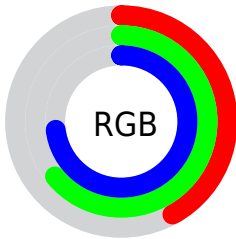

Distribution

- Red (42%)
- Green (64%)
- Blue (73%)