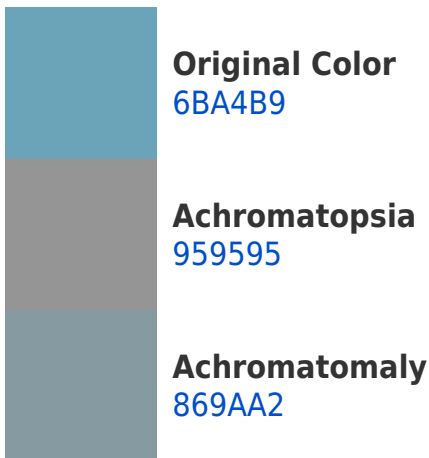

Monochromacy