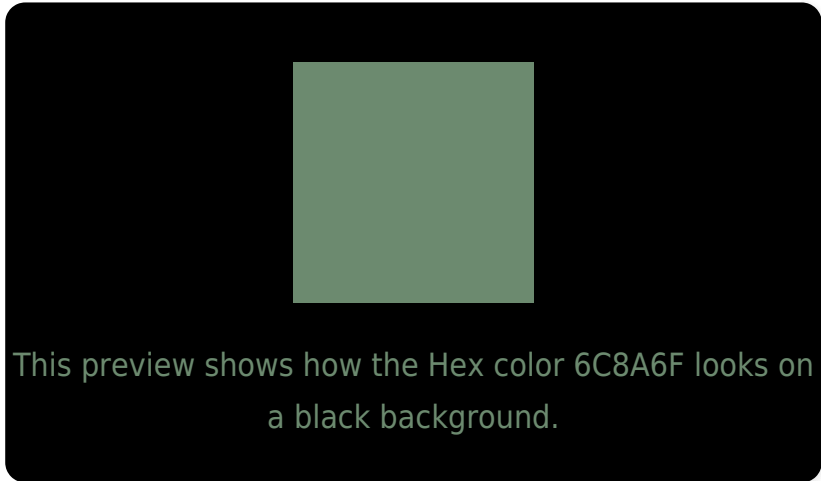

## White Background

This preview shows how the Hex color 6C8A6F looks on a white background.

# Black Background