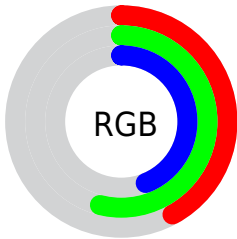

Distribution

Red (42%)

Green (54%)

Blue (44%)