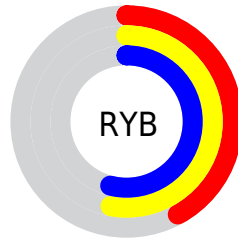

## Conversions Part 2

| <b>Format</b>                       | <b>Color</b>                   |
|-------------------------------------|--------------------------------|
| <b>RYB</b>                          | 108, 135, 138                  |
| Decimal                             | 7113327                        |
| CIELab                              | 54.57, -16.28, 11.04           |
| CIELCh                              | 55, 19.671, 145.867            |
| Yxy                                 | 22.5128, 0.3071,<br>0.3810     |
| Android<br>(android.graphics.Color) | 4285303407<br>(0xFF6C8A6F)     |
| YUV                                 | 125.9520, -7.3713,<br>-15.7439 |
| Hunter-Lab                          | 47.4477, -14.7822,<br>10.1858  |

# Details

The Hex color **6C8A6F** is a dark color, and the websafe version is hex **669966**. A complement of this color would be **8A6C87**, and the grayscale version is **7E7E7E**.

A 20% lighter version of the original color is **A0C0A3**, and **3C583F** is the 20% darker color. If you saturate the color by 10%, you get **5E8A63**, and if you desaturate by 10%, it is **7A8A7B**.

# Distribution

Red (42%)

Green (54%)

Blue (44%)

Red (42%)

Yellow (53%)

Blue (54%)

Cyan (22%)