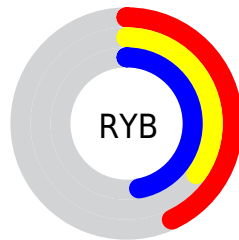

Red (43%)

Yellow (35%)

Blue (47%)