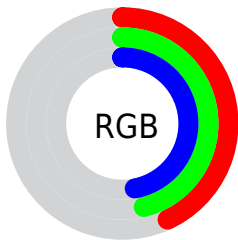

Distribution

- Red (43%)
- Green (46%)
- Blue (47%)