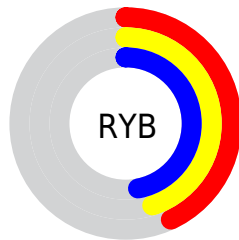

Converting Colors

Hex(6D7579)

Have a look what the booklet for
Hex(6D7579) contains.

Hex(6D7579)	3
<i>Conversions</i>	4
<i>Details</i>	6
<i>Harmonies</i>	11
<i>Previews</i>	23
<i>Color Blindness Simulation</i>	26
<i>CSS Examples</i>	29

Details

The Hex color **6D7579** is a dark color, and the websafe version is hex **666666**. A complement of this color would be **79716D**, and the grayscale version is **737373**.

A 20% lighter version of the original color is **A1A9AD**, and **3D4549** is the 20% darker color. If you saturate the color by 10%, you get **617179**, and if you desaturate by 10%, it is **797979**.

Distribution

- Red (43%)
- Green (46%)
- Blue (47%)

- Red (43%)
- Yellow (45%)
- Blue (47%)

- Cyan (10%)
- Magenta (3%)
- Yellow (0%)
- Black (53%)

- Cyan (57%)
- Magenta (54%)
- Yellow (53%)

Brightness & Saturation Gradients

These gradients show how the Hex color 6D7579 changes by changing the brightness by 10 percent. The first figure shows a shift by +10% for each color and the second figure -10%.

Similar to the brightness gradients but the following saturation gradients show a change of the Hex color 6D7579 by changing the saturation by 10% instead.