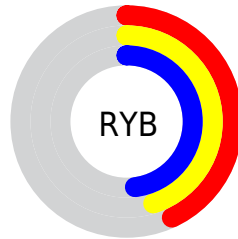

Converting Colors

Hex(6D7A79)

Have a look what the booklet for
Hex(6D7A79) contains.

Hex(6D7A79)	3
<i>Conversions</i>	4
<i>Details</i>	6
<i>Harmonies</i>	11
<i>Previews</i>	23
<i>Color Blindness Simulation</i>	26
<i>CSS Examples</i>	29

Details

The Hex color **6D7A79** is a dark color, and the websafe version is hex **666666**. A complement of this color would be **7A6D6E**, and the grayscale version is **767676**.

A 20% lighter version of the original color is **A1AEAD**, and **3D4949** is the 20% darker color. If you saturate the color by 10%, you get **617A78**, and if you desaturate by 10%, it is **797A7A**.

Distribution

Red (43%)

Green (48%)

Blue (47%)

Red (43%)

Yellow (45%)

Blue (48%)

Cyan (11%)

Magenta (0%)

Yellow (1%)

Black (52%)

Cyan (57%)

Magenta (52%)

Yellow (53%)

Brightness & Saturation Gradients

These gradients show how the Hex color 6D7A79 changes by changing the brightness by 10 percent. The first figure shows a shift by +10% for each color and the second figure -10%.