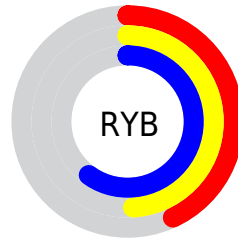

Converting Colors

Hex(6D8A99)

Have a look what the booklet for
Hex(6D8A99) contains.

Hex(6D8A99)	3
<i>Conversions</i>	4
<i>Details</i>	6
<i>Harmonies</i>	11
<i>Previews</i>	23
<i>Color Blindness Simulation</i>	26
<i>CSS Examples</i>	29

Conversions

Conversions Part 2

Format	Color
RYB	109, 126, 153
Decimal	7178905
CIELab	55.81, -6.58, -11.34
CIELCh	56, 13.109, 239.869
Yxy	23.7281, 0.2694, 0.3024
Android (android.graphics.Color)	4285368985 (0xFF6D8A99)
YUV	131.0390, 10.8268, -19.3282
Hunter-Lab	48.7115, -7.7609, -6.8018

Details

The Hex color **6D8A99** is a dark color, and the websafe version is hex **669999**. A complement of this color would be **997C6D**, and the grayscale version is **838383**.

A 20% lighter version of the original color is **A2BFCF**, and **3C5866** is the 20% darker color. If you saturate the color by 10%, you get **5E8599**, and if you desaturate by 10%, it is **7C8F99**.

Distribution

Red (43%)

Green (54%)

Blue (60%)

Red (43%)

Yellow (49%)

Blue (60%)

Cyan (29%)