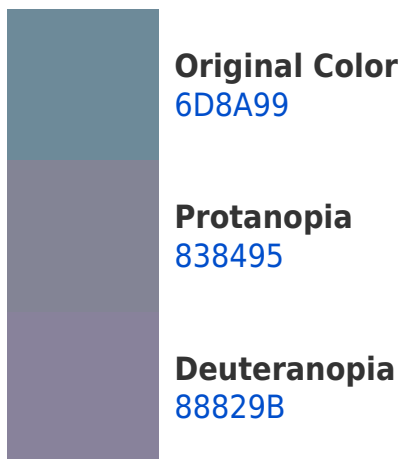

White Background

This preview shows how the Hex color 6D8A99 looks on a white background.

Color Contrast Check

Large Text (above 18pt) WCAG AA ✓ Pass

Any Text WCAG AA × Fail

Large Text (above 18pt) WCAG AAA × Fail

Hex 6D8A99 Background

This preview shows how black text looks on a background with the Hex color 6D8A99.

This preview shows how white text looks on a background with the Hex color 6D8A99.

Color Blindness Simulation

Color vision deficiency is a very complex topic, and I could not describe the different causes any better than Wikipedia does, so if you want to learn more, you should check out their [article about color blindness](#).

Dichromacy

Tritanopia
6C8B96

Trichromacy

Original Color
6D8A99

Protanomaly
7B8696

Deuteranomaly
7E859A

Tritanomaly
6C8B97

Monochromacy