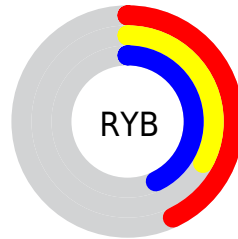

Converting Colors

Hex(6E556D)

Have a look what the booklet for
Hex(6E556D) contains.

Hex(6E556D)	3
<i>Conversions</i>	4
<i>Details</i>	6
<i>Harmonies</i>	11
<i>Previews</i>	23
<i>Color Blindness Simulation</i>	26
<i>CSS Examples</i>	29

Details

The Hex color **6E556D** is a dark color, and the websafe version is hex **666666**. A complement of this color would be **556E56**, and the grayscale version is **5F5F5F**.

A 20% lighter version of the original color is **A287A1**, and **3E283D** is the 20% darker color. If you saturate the color by 10%, you get **6E4A6D**, and if you desaturate by 10%, it is **6E606D**.

Distribution

Red (43%)

Green (33%)

Blue (43%)

Red (43%)

Yellow (33%)

Blue (43%)

Cyan (0%)

Magenta (23%)

Yellow (1%)

Black (57%)

Cyan (57%)

Magenta (67%)

Yellow (57%)

Brightness & Saturation Gradients

These gradients show how the Hex color 6E556D changes by changing the brightness by 10 percent. The first figure shows a shift by +10% for each color and the second figure -10%.