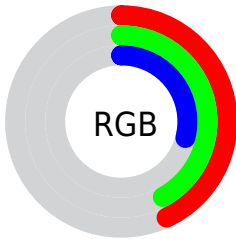

**Color**

**Hex(6E6B4B)**

## Conversions Part 2

| <b>Format</b>                       | <b>Color</b>                  |
|-------------------------------------|-------------------------------|
| <b>RYB</b>                          | 78, 110, 75                   |
| Decimal                             | 7236427                       |
| CIELab                              | 44.71, -4.36, 18.40           |
| CIELCh                              | 45, 18.912, 103.334           |
| Yxy                                 | 14.3384, 0.3596,<br>0.3979    |
| Android<br>(android.graphics.Color) | 4285426507<br>(0xFF6E6B4B)    |
| YUV                                 | 104.2490, -14.4198,<br>5.0436 |
| Hunter-Lab                          | 37.8661, -5.1813,<br>12.8194  |

# Details

The Hex color **6E6B4B** is a dark color, and the websafe version is hex **666633**. A complement of this color would be **4B4E6E**, and the grayscale version is **686868**.

A 20% lighter version of the original color is **A29E7C**, and **3E3C1E** is the 20% darker color. If you saturate the color by 10%, you get **6E6A40**, and if you desaturate by 10%, it is **6E6C56**.

# Distribution

- Red (43%)
- Green (42%)
- Blue (29%)

- Red (31%)
- Yellow (43%)
- Blue (29%)

- Cyan (0%)
- Magenta (3%)
- Yellow (32%)
- Black (57%)

- Cyan (57%)
- Magenta (58%)
- Yellow (71%)