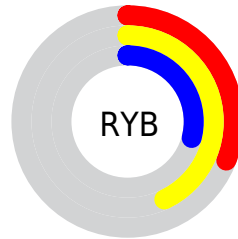

## Conversions Part 2

| <b>Format</b>                       | <b>Color</b>                  |
|-------------------------------------|-------------------------------|
| <b>RYB</b>                          | 78, 110, 75                   |
| Decimal                             | 7236427                       |
| CIELab                              | 44.71, -4.36, 18.40           |
| CIELCh                              | 45, 18.912, 103.334           |
| Yxy                                 | 14.3384, 0.3596,<br>0.3979    |
| Android<br>(android.graphics.Color) | 4285426507<br>(0xFF6E6B4B)    |
| YUV                                 | 104.2490, -14.4198,<br>5.0436 |
| Hunter-Lab                          | 37.8661, -5.1813,<br>12.8194  |

# Details

The Hex color **6E6B4B** is a dark color, and the websafe version is hex **666633**. A complement of this color would be **4B4E6E**, and the grayscale version is **686868**.

A 20% lighter version of the original color is **A29E7C**, and **3E3C1E** is the 20% darker color. If you saturate the color by 10%, you get **6E6A40**, and if you desaturate by 10%, it is **6E6C56**.

# Distribution

- Red (43%)
- Green (42%)
- Blue (29%)

- Red (31%)
- Yellow (43%)
- Blue (29%)

- Cyan (0%)
- Magenta (3%)
- Yellow (32%)
- Black (57%)

- Cyan (57%)
- Magenta (58%)
- Yellow (71%)

# Brightness & Saturation Gradients

These gradients show how the Hex color 6E6B4B changes by changing the brightness by 10 percent. The first figure shows a shift by +10% for each color and the second figure -10%.