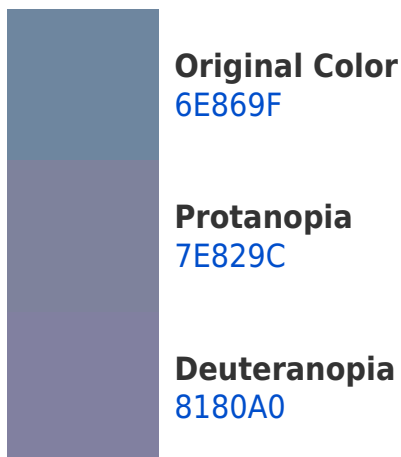

White Background

This preview shows how the Hex color 6E869F looks on a white background.

Color Contrast Check

Large Text (above 18pt) WCAG AA ✓ Pass

Any Text WCAG AA ✗ Fail

Large Text (above 18pt) WCAG AAA ✗ Fail

Hex 6E869F Background

This preview shows how black text looks on a background with the Hex color 6E869F.

This preview shows how white text looks on a background with the Hex color 6E869F.

Color Blindness Simulation

Color vision deficiency is a very complex topic, and I could not describe the different causes any better than Wikipedia does, so if you want to learn more, you should check out their [article about color blindness](#).

Dichromacy

Tritanopia
6B8893

Trichromacy

Monochromacy

CSS Examples

Text

The CSS property to change the color of the text to Hex 6E869F is called "color". The color property can be set on classes, ids or directly on the HTML element.