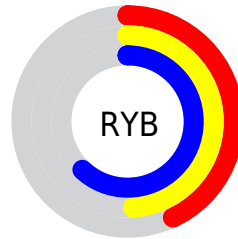

Converting Colors

Hex(6E869F)

Have a look what the booklet for
Hex(6E869F) contains.

Hex(6E869F)	3
<i>Conversions</i>	4
<i>Details</i>	6
<i>Harmonies</i>	11
<i>Previews</i>	23
<i>Color Blindness Simulation</i>	26
<i>CSS Examples</i>	29

Conversions

Conversions Part 2

Format	Color
RYB	110, 126, 159
Decimal	7243423
CIELab	54.94, -2.47, -16.12
CIELCh	55, 16.304, 261.291
Yxy	22.8684, 0.2646, 0.2852
Android (android.graphics.Color)	4285433503 (0xFF6E869F)
YUV	129.6740, 14.4577, -17.2541
Hunter-Lab	47.8209, -4.5034, -11.2795

Details

The Hex color **6E869F** is a dark color, and the websafe version is hex **6699CC**. A complement of this color would be **9F876E**, and the grayscale version is **828282**.

A 20% lighter version of the original color is **A3BBD6**, and **3C556C** is the 20% darker color. If you saturate the color by 10%, you get **5E7E9F**, and if you desaturate by 10%, it is **7E8E9F**.

Distribution

Red (43%)

Green (53%)

Blue (62%)

Red (43%)

Yellow (49%)

Blue (62%)

Cyan (31%)