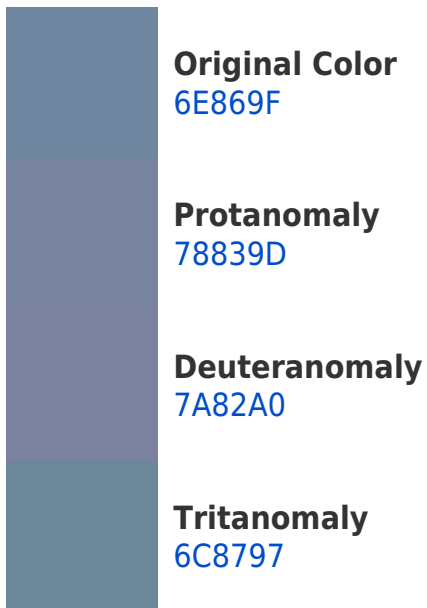

Hex 6E869F Background

This preview shows how black text looks on a background with the Hex color 6E869F.

This preview shows how white text looks on a background with the Hex color 6E869F.

Color Blindness Simulation

Color vision deficiency is a very complex topic, and I could not describe the different causes any better than Wikipedia does, so if you want to learn more, you should check out their [article about color blindness](#).

Dichromacy

Tritanopia
6B8893

Trichromacy

Monochromacy

CSS Examples

Text

The CSS property to change the color of the text to Hex 6E869F is called "color". The color property can be set on classes, ids or directly on the HTML element.