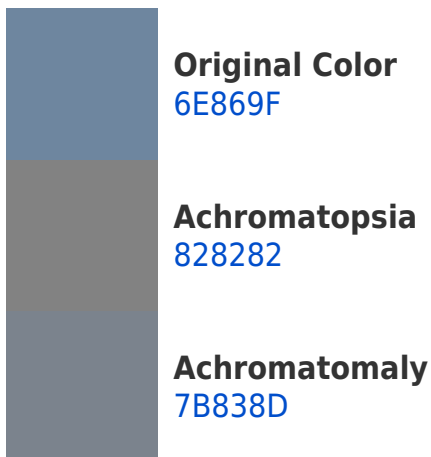

Details

The Hex color **6E869F** is a dark color, and the websafe version is hex **6699CC**. A complement of this color would be **9F876E**, and the grayscale version is **828282**.

A 20% lighter version of the original color is **A3BBD6**, and **3C556C** is the 20% darker color. If you saturate the color by 10%, you get **5E7E9F**, and if you desaturate by 10%, it is **7E8E9F**.

Hex 6E869F Background

This preview shows how black text looks on a background with the Hex color 6E869F.

This preview shows how white text looks on a background with the Hex color 6E869F.

Color Blindness Simulation

Dichromacy

Tritanopia
6B8893

Trichromacy

Monochromacy

CSS Examples

Text

The CSS property to change the color of the text to Hex 6E869F is called "color". The color property can be set on classes, ids or directly on the HTML element.

This example shows how text in the color #6E869F looks like.

```
.text, #text, p{  
    color:#6E869F  
}
```

If you want to add a text shadow in that color use the text-shadow property, you can generate a text shadow directly with our [CSS Text Shadow Generator](#).