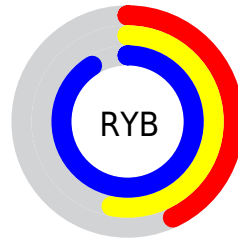

## Conversions Part 2

| <b>Format</b>                       | <b>Color</b>                                    |
|-------------------------------------|---|
| <a href="#">RYB</a>                 | <a href="#">110, 135, 233</a>                   |
| Decimal                             | <a href="#">7245545</a>                         |
| CIELab                              | <a href="#">60.38, 14.26, -49.52</a>            |
| CIELCh                              | <a href="#">60, 51.530, 286.068</a>             |
| Yxy                                 | <a href="#">28.5442, 0.2196,<br/>0.2034</a>     |
| Android<br>(android.graphics.Color) | <a href="#">4285435625<br/>(0xFF6E8EE9)</a>     |
| YUV                                 | <a href="#">142.8060, 44.4656,<br/>-28.7709</a> |
| Hunter-Lab                          | <a href="#">53.4268, 9.4447,<br/>-52.4643</a>   |

# Details

The Hex color **6E8EE9** is a light color, and the websafe version is hex **6699FF**. A complement of this color would be **E9C96E**, and the grayscale version is **8E8E8E**.

A 20% lighter version of the original color is **A8C3FF**, and **2F5CB1** is the 20% darker color. If you saturate the color by 10%, you get **577DE9**, and if you desaturate by 10%, it is **859FE9**.

# Distribution

Red (43%)

Green (56%)

Blue (91%)

Red (43%)

Yellow (53%)

Blue (91%)

Cyan (53%)