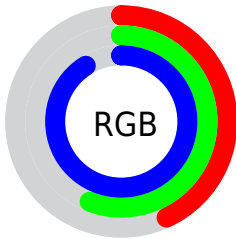

Distribution

Red (43%)

Green (56%)

Blue (91%)