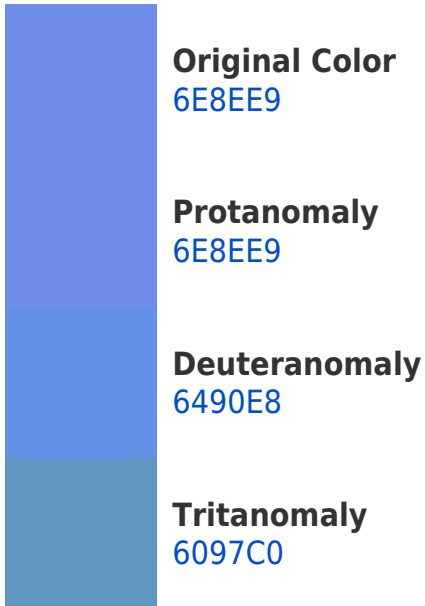

Trichromacy