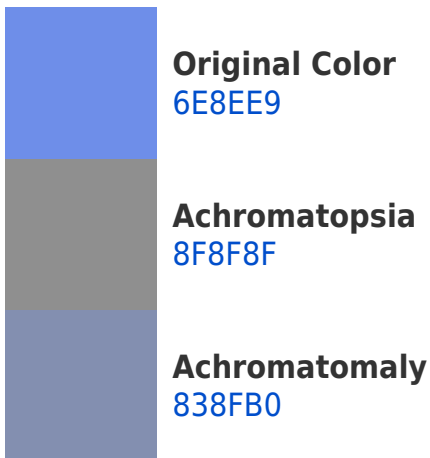

Monochromacy