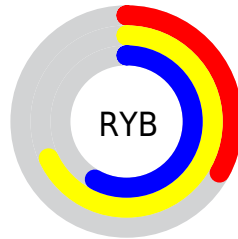

## Conversions Part 2

<b>Format</b>	<b>Color</b>
<b>RYB</b>	84, 174, 148
Decimal	7253588
CIELab	65.14, -37.42, 39.50
CIELCh	65, 54.416, 133.451
Yxy	34.2272, 0.3255, 0.4809
Android (android.graphics.Color)	4285443668 (0xFF6EAE54)
YUV	144.6040, -29.8778, -30.3477
Hunter-Lab	58.5040, -31.6988, 26.9948

# Details

The Hex color **6EAE54** is a dark color, and the websafe version is hex **669933**. A complement of this color would be **9454AE**, and the grayscale version is **919191**.

A 20% lighter version of the original color is **A5E688**, and **397922** is the 20% darker color. If you saturate the color by 10%, you get **62AE43**, and if you desaturate by 10%, it is **7AAE65**.

# Distribution

- Red (43%)
- Green (68%)
- Blue (33%)

- Red (33%)
- Yellow (68%)
- Blue (58%)

- Cyan (37%)
- Magenta (0%)
- Yellow (52%)
- Black (32%)

- Cyan (57%)
- Magenta (32%)
- Yellow (67%)

# Brightness & Saturation Gradients

These gradients show how the Hex color 6EAE54 changes by changing the brightness by 10 percent. The first figure shows a shift by +10% for each color and the second figure -10%.