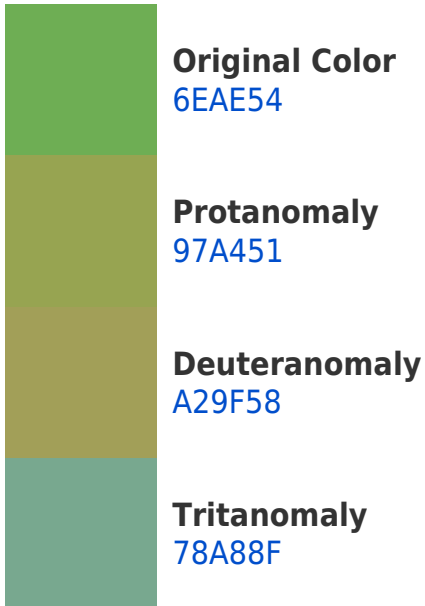

## Hex 6EAE54 Background

This preview shows how black text looks on a background with the Hex color 6EAE54.

This preview shows how white text looks on a background with the Hex color 6EAE54.

# Color Blindness Simulation

Color vision deficiency is a very complex topic, and I could not describe the different causes any better than Wikipedia does, so if you want to learn more, you should check out their [article about color blindness](#).

## Dichromacy

**Tritanopia**  
7EA4B1

# Trichromacy