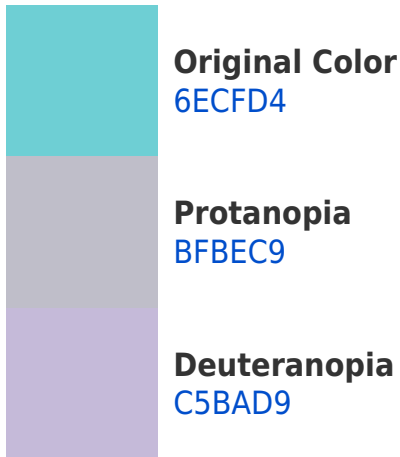

Color Blindness Simulation

Color vision deficiency is a very complex topic, and I could not describe the different causes any better than Wikipedia does, so if you want to learn more, you should check out their [article about color blindness](#).

Dichromacy