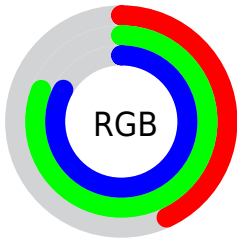

## Conversions Part 2

| Format                              | Color   |
|-------------------------------------|---|
| <a href="#">RYB</a>                 | <a href="#">110, 160, 212</a>                   |
| Decimal                             | <a href="#">7262164</a>                         |
| CIELab                              | <a href="#">77.69, -27.21, -11.33</a>           |
| CIELCh                              | <a href="#">78, 29.477, 202.610</a>             |
| Yxy                                 | <a href="#">52.6941, 0.2483,<br/>0.3220</a>     |
| Android<br>(android.graphics.Color) | <a href="#">4285452244<br/>(0xFF6ECFD4)</a>     |
| YUV                                 | <a href="#">178.5670, 16.4825,<br/>-60.1333</a> |
| Hunter-Lab                          | <a href="#">72.5907, -27.1325,<br/>-6.6195</a>  |

# Details

The Hex color **6ECFD4** is a light color, and the websafe version is hex **66CCCC**. A complement of this color would be **D4736E**, and the grayscale version is **B2B2B2**.

A 20% lighter version of the original color is **A8FFFF**, and **30989D** is the 20% darker color. If you saturate the color by 10%, you get **59CED4**, and if you desaturate by 10%, it is **83D0D4**.

# Distribution

- Red (43%)
- Green (81%)
- Blue (83%)

- Red (43%)
- Yellow (63%)
- Blue (83%)

- Cyan (48%)
- Magenta (2%)
- Yellow (0%)
- Black (17%)

- Cyan (57%)
- Magenta (19%)
- Yellow (17%)