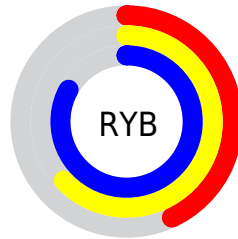

## Conversions Part 2

| Format                              | Color   |
|-------------------------------------|---|
| <a href="#">RYB</a>                 | <a href="#">110, 160, 212</a>                   |
| Decimal                             | <a href="#">7262164</a>                         |
| CIELab                              | <a href="#">77.69, -27.21, -11.33</a>           |
| CIELCh                              | <a href="#">78, 29.477, 202.610</a>             |
| Yxy                                 | <a href="#">52.6941, 0.2483,<br/>0.3220</a>     |
| Android<br>(android.graphics.Color) | <a href="#">4285452244<br/>(0xFF6ECFD4)</a>     |
| YUV                                 | <a href="#">178.5670, 16.4825,<br/>-60.1333</a> |
| Hunter-Lab                          | <a href="#">72.5907, -27.1325,<br/>-6.6195</a>  |

# Details

The Hex color **6ECFD4** is a light color, and the websafe version is hex **66CCCC**. A complement of this color would be **D4736E**, and the grayscale version is **B2B2B2**.

A 20% lighter version of the original color is **A8FFFF**, and **30989D** is the 20% darker color. If you saturate the color by 10%, you get **59CED4**, and if you desaturate by 10%, it is **83D0D4**.

# Distribution

- Red (43%)
- Green (81%)
- Blue (83%)

- Red (43%)
- Yellow (63%)
- Blue (83%)

- Cyan (48%)
- Magenta (2%)
- Yellow (0%)
- Black (17%)

- Cyan (57%)
- Magenta (19%)
- Yellow (17%)

# Brightness & Saturation Gradients

These gradients show how the Hex color 6ECFD4 changes by changing the brightness by 10 percent. The first figure shows a shift by +10% for each color and the second figure -10%.