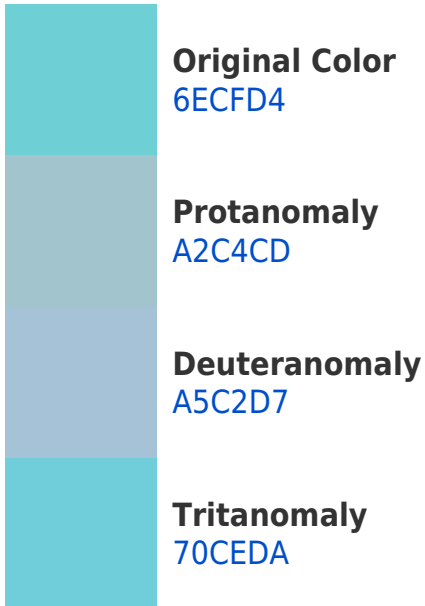

Trichromacy