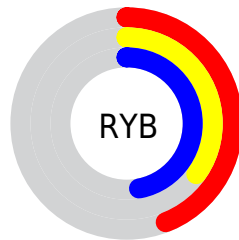

Converting Colors

Hex(6F5A78)

Have a look what the booklet for
Hex(6F5A78) contains.

Hex(6F5A78)	3
<i>Conversions</i>	4
<i>Details</i>	6
<i>Harmonies</i>	11
<i>Previews</i>	23
<i>Color Blindness Simulation</i>	26
<i>CSS Examples</i>	29

Details

The Hex color **6F5A78** is a dark color, and the websafe version is hex **666699**. A complement of this color would be **63785A**, and the grayscale version is **646464**.

A 20% lighter version of the original color is **A38CAC**, and **3F2C47** is the 20% darker color. If you saturate the color by 10%, you get **6B4E78**, and if you desaturate by 10%, it is **736678**.

Distribution

- Red (44%)
- Green (35%)
- Blue (47%)

- Red (44%)
- Yellow (35%)
- Blue (47%)

- Cyan (7%)
- Magenta (25%)
- Yellow (0%)
- Black (53%)

- Cyan (56%)
- Magenta (65%)
- Yellow (53%)

Brightness & Saturation Gradients

These gradients show how the Hex color 6F5A78 changes by changing the brightness by 10 percent. The first figure shows a shift by +10% for each color and the second figure -10%.

Similar to the brightness gradients but the following saturation gradients show a change of the Hex color 6F5A78 by changing the saturation by 10% instead.