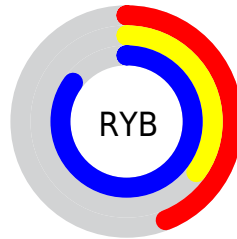

- Red (44%)
- Yellow (35%)
- Blue (85%)