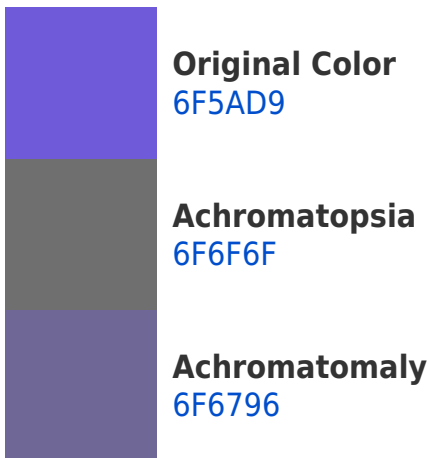

Any Text WCAG AA × Fail

Large Text (above 18pt) WCAG AAA × Fail

Any Text WCAG AAA × Fail

If you want to check with other color combinations, try the [Color Contrast Checker](#).

Hex 6F5AD9 Background

This preview shows how black text looks on a background with the Hex color 6F5AD9.

This preview shows how white text looks on a background with the Hex color 6F5AD9.

Color Blindness Simulation

Color vision deficiency is a very complex topic, and I could not describe the different causes any better than Wikipedia does, so if you want to learn more, you should check out their [article about color blindness](#).

Dichromacy

Tritanopia
54737C

Trichromacy

Monochromacy

CSS Examples

Text

The CSS property to change the color of the text to Hex 6F5AD9 is called "color". The color property can be set on classes, ids or directly on the HTML element.

This example shows how text in the color #6F5AD9 looks like.

```
.text, #text, p{  
    color:#6F5AD9  
}
```

If you want to add a text shadow in that color use the text-shadow property, you can generate a text shadow directly with our [CSS Text Shadow Generator](#).