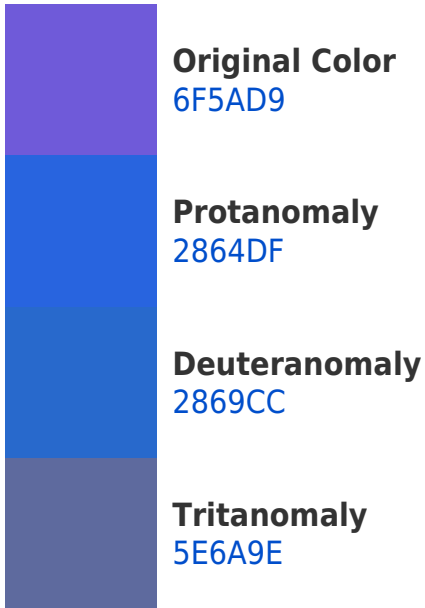

AD0091

2E0026

Previews

White Background

This preview shows how the Hex color 6F5AD9 looks on a white background.

Color Contrast Check

Large Text (above 18pt) WCAG AA ✓ Pass

Any Text WCAG AA ✓ Pass

Any Text WCAG AA × Fail

Large Text (above 18pt) WCAG AAA × Fail

Any Text WCAG AAA × Fail

If you want to check with other color combinations, try the [Color Contrast Checker](#).

Hex 6F5AD9 Background

This preview shows how black text looks on a background with the Hex color 6F5AD9.

This preview shows how white text looks on a background with the Hex color 6F5AD9.

Color Blindness Simulation

Color vision deficiency is a very complex topic, and I could not describe the different causes any better than Wikipedia does, so if you want to learn more, you should check out their [article about color blindness](#).

Dichromacy

Tritanopia
54737C

Trichromacy

Monochromacy

CSS Examples

Text

The CSS property to change the color of the text to Hex 6F5AD9 is called "color". The color property can be set on classes, ids or directly on the HTML element.