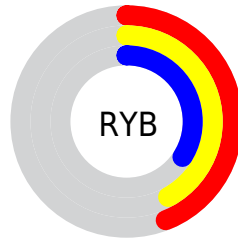

Conversions

Conversions Part 2

Format	Color
R_{YB}	111, 107, 87
Decimal	7299671
CIE Lab	42.46, 3.23, 8.16
CIE LCh	42, 8.777, 68.374
Yxy	12.8030, 0.3486, 0.3530
Android (android.graphics.Color)	4285489751 (0xFF6F6257)
YUV	100.6330, -6.7211, 9.0919
Hunter-Lab	35.7813, 0.4568, 7.1153

Details

The Hex color **6F6257** is a dark color, and the websafe version is hex **666666**. A complement of this color would be **57646F**, and the grayscale version is **656565**.

A 20% lighter version of the original color is **A39589**, and **3F342A** is the 20% darker color. If you saturate the color by 10%, you get **6F5C4C**, and if you desaturate by 10%, it is **6F6862**.

Distribution

- Red (44%)
- Green (38%)
- Blue (34%)

- Red (44%)
- Yellow (42%)
- Blue (34%)

- Cyan (0%)
- Magenta (12%)
- Yellow (22%)
- Black (56%)

- Cyan (56%)
- Magenta (62%)
- Yellow (66%)

Brightness & Saturation Gradients

These gradients show how the Hex color 6F6257 changes by changing the brightness by 10 percent. The first figure shows a shift by +10% for each color and the second figure -10%.

Similar to the brightness gradients but the following saturation gradients show a change of the Hex color 6F6257 by changing the saturation by 10% instead.