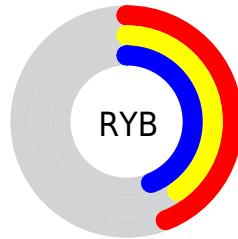

Converting Colors

Hex(6F656F)

Have a look what the booklet for
Hex(6F656F) contains.

Hex(6F656F)	3
<i>Conversions</i>	4
<i>Details</i>	6
<i>Harmonies</i>	11
<i>Previews</i>	23
<i>Color Blindness Simulation</i>	26
<i>CSS Examples</i>	29

Conversions

Conversions Part 2

Format	Color
R_{YB}	111, 101, 111
Decimal	7300463
CIE Lab	43.99, 5.95, -4.19
CIE LCh	44, 7.277, 324.885
Yxy	13.8346, 0.3137, 0.3083
Android (android.graphics.Color)	4285490543 (0xFF6F656F)
YUV	105.1300, 2.8939, 5.1480
Hunter-Lab	37.1948, 2.4723, -1.0100

Details

The Hex color **6F656F** is a dark color, and the websafe version is hex **666666**. A complement of this color would be **656F65**, and the grayscale version is **696969**.

A 20% lighter version of the original color is **A398A3**, and **3F363F** is the 20% darker color. If you saturate the color by 10%, you get **6F5A6F**, and if you desaturate by 10%, it is **6F706F**.

Distribution

- Red (44%)
- Green (40%)
- Blue (44%)

- Red (44%)
- Yellow (40%)
- Blue (44%)

- Cyan (0%)
- Magenta (9%)
- Yellow (0%)
- Black (56%)

- Cyan (56%)
- Magenta (60%)
- Yellow (56%)

Brightness & Saturation Gradients