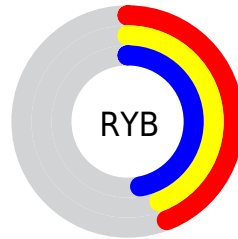

Conversions

Conversions Part 2

Format	Color
R_{YB}	111, 112, 120
Decimal	7303288
CIE Lab	47.40, 1.31, -4.56
CIE LCh	47, 4.741, 286.060
Yxy	16.3239, 0.3018, 0.3130
Android (android.graphics.Color)	4285493368 (0xFF6F7078)
YUV	112.6130, 3.6418, -1.4146
Hunter-Lab	40.4029, -1.1662, -1.2003

Details

The Hex color **6F7078** is a dark color, and the websafe version is hex **666666**. A complement of this color would be **78776F**, and the grayscale version is **717171**.

A 20% lighter version of the original color is **A3A4AC**, and **3F4048** is the 20% darker color. If you saturate the color by 10%, you get **636578**, and if you desaturate by 10%, it is **7B7B78**.

Distribution

Red (44%)

Green (44%)

Blue (47%)

Red (44%)

Yellow (44%)

Blue (47%)

Cyan (7%)

Magenta (7%)

Yellow (0%)

Black (53%)

Cyan (56%)

Magenta (56%)

Yellow (53%)

Brightness & Saturation Gradients

These gradients show how the Hex color 6F7078 changes by changing the brightness by 10 percent. The first figure shows a shift by +10% for each color and the second figure -10%.