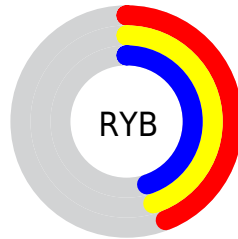

Conversions

Conversions Part 2

Format	Color
R_{YB}	111, 114, 116
Decimal	7304308
CIE Lab	48.42, -1.89, -0.66
CIE LCh	48, 1.998, 199.364
Yxy	17.1312, 0.3064, 0.3290
Android (android.graphics.Color)	4285494388 (0xFF6F7474)
YUV	114.5050, 0.7370, -3.0739
Hunter-Lab	41.3899, -3.6313, 1.7719

Details

The Hex color **6F7474** is a dark color, and the websafe version is hex **666666**. A complement of this color would be **746F6F**, and the grayscale version is **737373**.

A 20% lighter version of the original color is **A3A8A8**, and **3F4444** is the 20% darker color. If you saturate the color by 10%, you get **637474**, and if you desaturate by 10%, it is **7B7474**.

Distribution

Red (44%)

Green (45%)

Blue (45%)

Red (44%)

Yellow (45%)

Blue (45%)

Cyan (4%)

Magenta (0%)

Yellow (0%)

Black (55%)

Cyan (56%)

Magenta (55%)

Yellow (55%)

Brightness & Saturation Gradients

These gradients show how the Hex color 6F7474 changes by changing the brightness by 10 percent. The first figure shows a shift by +10% for each color and the second figure -10%.