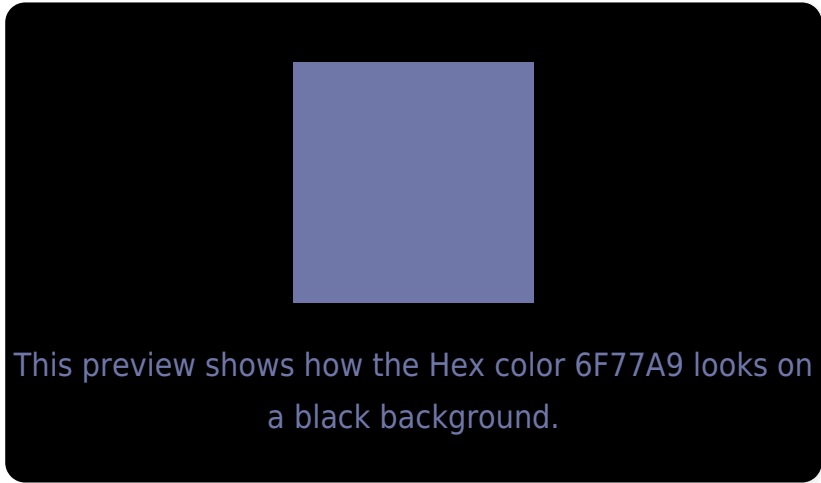

Black Background

Color Contrast Check

Large Text (above 18pt) WCAG AA ✓ Pass

Any Text WCAG AA ✓ Pass

Large Text (above 18pt) WCAG AAA ✓ Pass

Any Text WCAG AAA × Fail

If you want to check with other color combinations, try the [Color Contrast Checker](#).