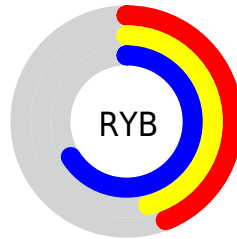

Conversions

Conversions Part 2

Format	Color
R_{YB}	111, 118, 169
Decimal	7305129
CIE _{Lab}	51.20, 9.31, -27.64
CIE _{LCh}	51, 29.169, 288.607
Yxy	19.4377, 0.2540, 0.2431
Android (android.graphics.Color)	4285495209 (0xFF6F77A9)
YUV	122.3080, 23.0192, -9.9171
Hunter-Lab	44.0882, 5.0900, -23.2226

Details

The Hex color **6F77A9** is a dark color, and the websafe version is hex **666699**. A complement of this color would be **A9A16F**, and the grayscale version is **7A7A7A**.

A 20% lighter version of the original color is **A4ABE0**, and **3C4775** is the 20% darker color. If you saturate the color by 10%, you get **5E68A9**, and if you desaturate by 10%, it is **8086A9**.

Distribution

- Red (44%)
- Green (47%)
- Blue (66%)

- Red (44%)
- Yellow (46%)
- Blue (66%)

- Cyan (34%)
- Magenta (30%)
- Yellow (0%)
- Black (34%)

- Cyan (56%)
- Magenta (53%)
- Yellow (34%)

Brightness & Saturation Gradients