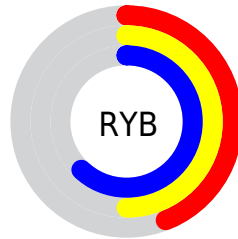

Converting Colors

Hex(6F8A9F)

Have a look what the booklet for
Hex(6F8A9F) contains.

Hex(6F8A9F)	3
<i>Conversions</i>	4
<i>Details</i>	6
<i>Harmonies</i>	11
<i>Previews</i>	23
<i>Color Blindness Simulation</i>	26
<i>CSS Examples</i>	29

Conversions

Conversions Part 2

Format	Color
RYB	111, 128, 159
Decimal	7309983
CIELab	56.15, -4.44, -14.28
CIELCh	56, 14.950, 252.716
Yxy	24.0597, 0.2663, 0.2925
Android (android.graphics.Color)	4285500063 (0xFF6F8A9F)
YUV	132.3210, 13.1527, -18.6985
Hunter-Lab	49.0507, -6.1351, -9.5307

Details

The Hex color **6F8A9F** is a dark color, and the websafe version is hex **669999**. A complement of this color would be **9F846F**, and the grayscale version is **848484**.

A 20% lighter version of the original color is **A4BFD6**, and **3D586C** is the 20% darker color. If you saturate the color by 10%, you get **5F839F**, and if you desaturate by 10%, it is **7F919F**.

Distribution

Red (44%)

Green (54%)

Blue (62%)

Red (44%)

Yellow (50%)

Blue (62%)

Cyan (30%)