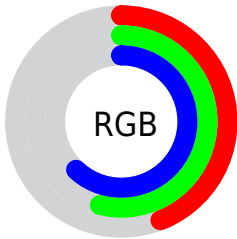

Distribution

Red (44%)

Green (54%)

Blue (62%)