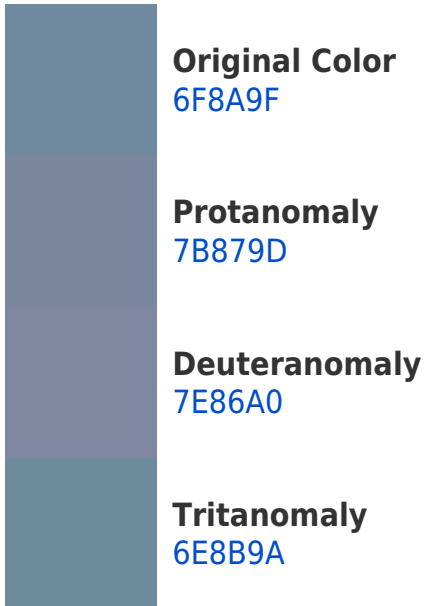

Hex 6F8A9F Background

This preview shows how black text looks on a background with the Hex color 6F8A9F.

This preview shows how white text looks on a background with the Hex color 6F8A9F.

Color Blindness Simulation

Dichromacy

Original Color
6F8A9F

Protanopia
82859C

Deuteranopia
8683A0

Tritanopia
6D8B97

Trichromacy

Monochromacy

CSS Examples

Text

The CSS property to change the color of the text to Hex 6F8A9F is called "color". The color property can be set on classes, ids or directly on the HTML element.

This example shows how text in the color #6F8A9F looks like.