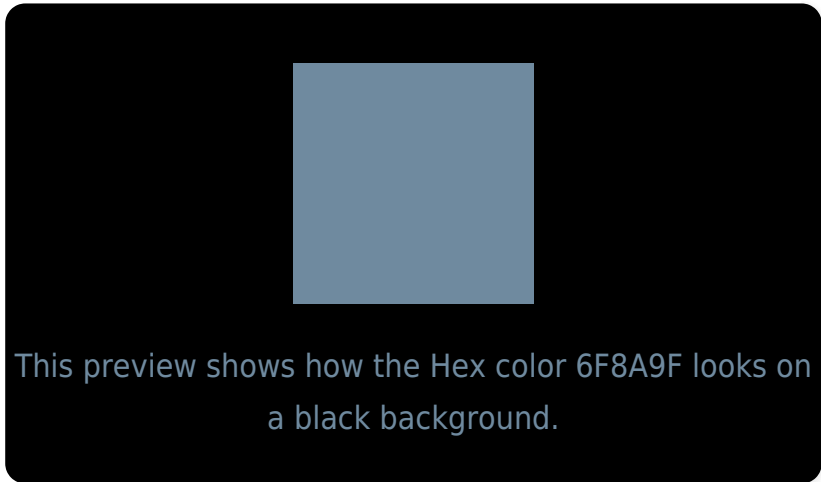

Black Background

Color Contrast Check

Large Text (above 18pt) WCAG AA ✓ Pass

Any Text WCAG AA ✓ Pass

Large Text (above 18pt) WCAG AAA ✓ Pass

Any Text WCAG AAA × Fail

If you want to check with other color combinations, try the [Color Contrast Checker](#).