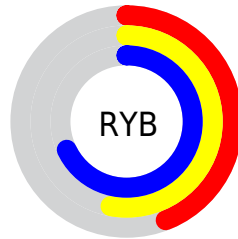

Conversions

Conversions Part 2

Format	Color
RYB	111, 135, 173
Decimal	7312813
CIELab	59.79, -6.98, -16.75
CIELCh	60, 18.149, 247.366
Yxy	27.8915, 0.2579, 0.2895
Android (android.graphics.Color)	4285502893 (0xFF6F95AD)
YUV	140.3740, 16.0846, -25.7610
Hunter-Lab	52.8124, -8.4457, -11.9893

Details

The Hex color **6F95AD** is a dark color, and the websafe version is hex **669999**. A complement of this color would be **AD876F**, and the grayscale version is **8C8C8C**.

A 20% lighter version of the original color is **A5CBE4**, and **3C6279** is the 20% darker color. If you saturate the color by 10%, you get **5E8EAD**, and if you desaturate by 10%, it is **809CAD**.

Distribution

- Red (44%)
- Green (58%)
- Blue (68%)

- Red (44%)
- Yellow (53%)
- Blue (68%)

- Cyan (36%)
- Magenta (14%)
- Yellow (0%)
- Black (32%)

- Cyan (56%)
- Magenta (42%)
- Yellow (32%)

Brightness & Saturation Gradients

These gradients show how the Hex color 6F95AD changes by changing the brightness by 10 percent. The first figure shows a shift by +10% for each color and the second figure -10%.

Similar to the brightness gradients but the following saturation gradients show a change of the Hex color 6F95AD by changing the saturation by 10% instead.