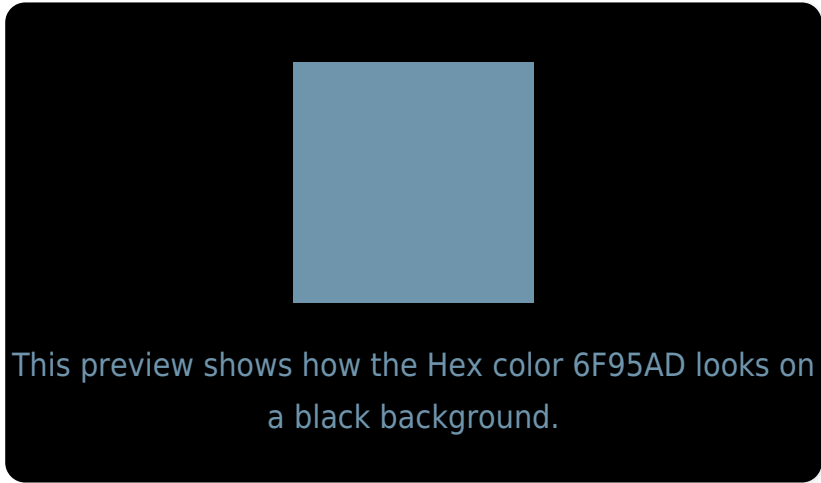

Black Background

Color Contrast Check

Large Text (above 18pt) WCAG AA ✓ Pass

Any Text WCAG AA ✓ Pass

Large Text (above 18pt) WCAG AAA ✓ Pass

Any Text WCAG AAA × Fail

If you want to check with other color combinations, try the [Color Contrast Checker](#).