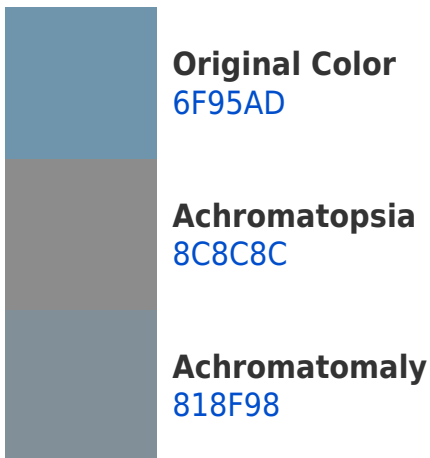

96005C

17000E

Previews

White Background

This preview shows how the Hex color 6F95AD looks on a white background.

Color Contrast Check

Large Text (above 18pt) WCAG AA ✓ Pass

Any Text WCAG AA ✗ Fail

If you want to check with other color combinations, try the [Color Contrast Checker](#).

Hex 6F95AD Background

This preview shows how black text looks on a background with the Hex color 6F95AD.

This preview shows how white text looks on a background with the Hex color 6F95AD.

Dichromacy

Original Color
6F95AD

Protanopia
8A8EA9

Deuteranopia
8E8DAF

Tritanopia
6C97A3

Trichromacy

Monochromacy

CSS Examples

Text

The CSS property to change the color of the text to Hex 6F95AD is called "color". The color property can be set on classes, ids or directly on the HTML element.

This example shows how text in the color #6F95AD looks like.