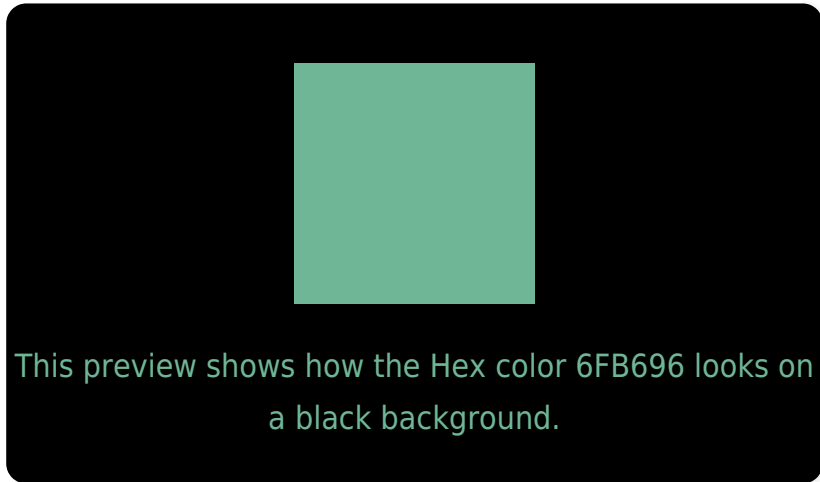

Black Background

Color Contrast Check

Large Text (above 18pt) WCAG AA ✓ Pass

Any Text WCAG AA ✓ Pass

Large Text (above 18pt) WCAG AAA ✓ Pass

Any Text WCAG AAA ✓ Pass

If you want to check with other color combinations, try the [Color Contrast Checker](#).