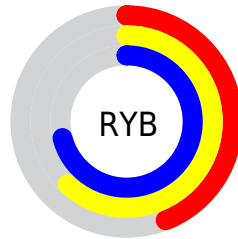

Converting Colors

Hex(6FB696)

Have a look what the booklet for
Hex(6FB696) contains.

Hex(6FB696)	3
<i>Conversions</i>	4
<i>Details</i>	6
<i>Harmonies</i>	11
<i>Previews</i>	23
<i>Color Blindness Simulation</i>	26
<i>CSS Examples</i>	29

Conversions

Conversions Part 2

Format	Color
RYB	111, 157, 182
Decimal	7321238
CIELab	68.78, -29.64, 9.33
CIELCh	69, 31.072, 162.520
Yxy	39.0374, 0.2803, 0.3801
Android (android.graphics.Color)	4285511318 (0xFF6FB696)
YUV	157.1230, -3.5116, -40.4499
Hunter-Lab	62.4799, -27.0935, 10.6445

Details

The Hex color **6FB696** is a dark color, and the websafe version is hex **99CC99**. A complement of this color would be **B66F8F**, and the grayscale version is **9D9D9D**.

A 20% lighter version of the original color is **A5EECC**, and **3A8163** is the 20% darker color. If you saturate the color by 10%, you get **5DB68E**, and if you desaturate by 10%, it is **81B69E**.

Distribution

- Red (44%)
- Green (71%)
- Blue (59%)

- Red (44%)
- Yellow (62%)
- Blue (71%)

- Cyan (39%)
- Magenta (0%)
- Yellow (18%)
- Black (29%)

- Cyan (56%)
- Magenta (29%)
- Yellow (41%)

Brightness & Saturation Gradients