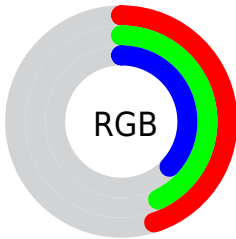

Distribution

- Red (45%)
- Green (43%)
- Blue (37%)