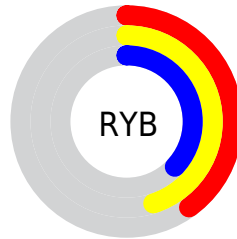

Conversions

Conversions Part 2

Format	Color
RYB	102, 115, 94
Decimal	7564638
CIELab	46.16, -0.42, 9.22
CIElCh	46, 9.233, 92.610
Yxy	15.3903, 0.3406, 0.3601
Android (android.graphics.Color)	4285754718 (0xFF736D5E)
YUV	109.0840, -7.4364, 5.1883
Hunter-Lab	39.2304, -2.4081, 8.1270

Details

The Hex color **736D5E** is a dark color, and the websafe version is hex **666666**. A complement of this color would be **5E6473**, and the grayscale version is **6D6D6D**.

A 20% lighter version of the original color is **A7A090**, and **433E30** is the 20% darker color. If you saturate the color by 10%, you get **736A53**, and if you desaturate by 10%, it is **73706A**.

Distribution

- Red (45%)
- Green (43%)
- Blue (37%)

- Red (40%)
- Yellow (45%)
- Blue (37%)

- Cyan (0%)
- Magenta (5%)
- Yellow (18%)
- Black (55%)

- Cyan (55%)
- Magenta (57%)
- Yellow (63%)

Brightness & Saturation Gradients