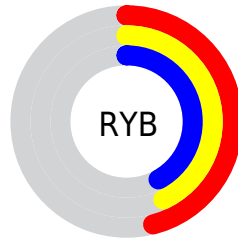

## Conversions Part 2

<b>Format</b>	<b>Color</b>
<b>RYB</b>	117, 110, 107
Decimal	7695723
CIELab	46.69, 2.73, 2.23
CIELCh	47, 3.526, 39.217
Yxy	15.7807, 0.3263, 0.3331
Android (android.graphics.Color)	4285885803 (0xFF756D6B)
YUV	111.1640, -2.0529, 5.1182
Hunter-Lab	39.7250, -0.0571, 3.7166

# Details

The Hex color **756D6B** is a dark color, and the websafe version is hex **666666**. A complement of this color would be **6B7375**, and the grayscale version is **6F6F6F**.

A 20% lighter version of the original color is **A9A09E**, and **453E3C** is the 20% darker color. If you saturate the color by 10%, you get **75645F**, and if you desaturate by 10%, it is **757677**.

# Distribution

Red (46%)

Green (43%)

Blue (42%)

Red (46%)

Yellow (43%)

Blue (42%)

Cyan (0%)