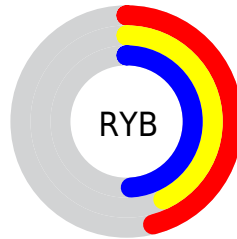

Converting Colors

Hex(756D7C)

Have a look what the booklet for
Hex(756D7C) contains.

Hex(756D7C)	3
<i>Conversions</i>	4
<i>Details</i>	6
<i>Harmonies</i>	11
<i>Previews</i>	23
<i>Color Blindness Simulation</i>	26
<i>CSS Examples</i>	29

Details

The Hex color **756D7C** is a dark color, and the websafe version is hex **666666**. A complement of this color would be **747C6D**, and the grayscale version is **717171**.

A 20% lighter version of the original color is **A9A0B1**, and **453E4B** is the 20% darker color. If you saturate the color by 10%, you get **6F617C**, and if you desaturate by 10%, it is **7B797C**.

Distribution

- Red (46%)
- Green (43%)
- Blue (49%)

- Red (46%)
- Yellow (43%)
- Blue (49%)

- Cyan (6%)
- Magenta (12%)
- Yellow (0%)
- Black (51%)

- Cyan (54%)
- Magenta (57%)
- Yellow (51%)

Brightness & Saturation Gradients

These gradients show how the Hex color 756D7C changes by changing the brightness by 10 percent. The first figure shows a shift by +10% for each color and the second figure -10%.

Similar to the brightness gradients but the following saturation gradients show a change of the Hex color 756D7C by changing the saturation by 10% instead.