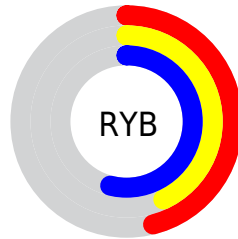

Conversions

Conversions Part 2

Format	Color
R_{YB}	117, 109, 138
Decimal	7695754
CIE _{Lab}	47.69, 9.32, -14.78
CIE _{LCh}	48, 17.471, 302.250
Yxy	16.5542, 0.2886, 0.2747
Android (android.graphics.Color)	4285885834 (0xFF756D8A)
YUV	114.6980, 11.4879, 2.0189
Hunter-Lab	40.6868, 5.1007, -9.8784

Details

The Hex color **756D8A** is a dark color, and the websafe version is hex **666699**. A complement of this color would be **828A6D**, and the grayscale version is **737373**.

A 20% lighter version of the original color is **A9A0BF**, and **443E58** is the 20% darker color. If you saturate the color by 10%, you get **6B5F8A**, and if you desaturate by 10%, it is **7F7B8A**.

Distribution

- Red (46%)
- Green (43%)
- Blue (54%)

- Red (46%)
- Yellow (43%)
- Blue (54%)

- Cyan (15%)
- Magenta (21%)
- Yellow (0%)
- Black (46%)

- Cyan (54%)
- Magenta (57%)
- Yellow (46%)

Brightness & Saturation Gradients

These gradients show how the Hex color 756D8A changes by changing the brightness by 10 percent. The first figure shows a shift by +10% for each color and the second figure -10%.

Similar to the brightness gradients but the following saturation gradients show a change of the Hex color 756D8A by changing the saturation by 10% instead.