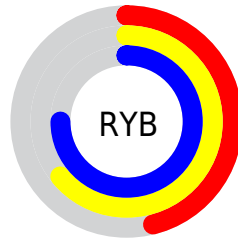

Converting Colors

Hex(75BF9F)

Have a look what the booklet for
Hex(75BF9F) contains.

Hex(75BF9F)	3
<i>Conversions</i>	4
<i>Details</i>	6
<i>Harmonies</i>	11
<i>Previews</i>	23
<i>Color Blindness Simulation</i>	26
<i>CSS Examples</i>	29

Conversions

Conversions Part 2

Format	Color
RYB	117, 164, 191
Decimal	7716767
CIELab	71.92, -30.34, 8.94
CIElCh	72, 31.627, 163.573
Yxy	43.5467, 0.2795, 0.3777
Android (android.graphics.Color)	4285906847 (0xFF75BF9F)
YUV	165.2260, -3.0694, -42.2942
Hunter-Lab	65.9899, -28.3153, 10.6964

Details

The Hex color **75BF9F** is a light color, and the websafe version is hex **99CC99**. A complement of this color would be **BF7595**, and the grayscale version is **A5A5A5**.

A 20% lighter version of the original color is **ACF8D6**, and **40896C** is the 20% darker color. If you saturate the color by 10%, you get **62BF97**, and if you desaturate by 10%, it is **88BFA7**.

Distribution

- Red (46%)
- Green (75%)
- Blue (62%)

- Red (46%)
- Yellow (64%)
- Blue (75%)

- Cyan (39%)
- Magenta (0%)
- Yellow (17%)
- Black (25%)

- Cyan (54%)
- Magenta (25%)
- Yellow (38%)

Brightness & Saturation Gradients