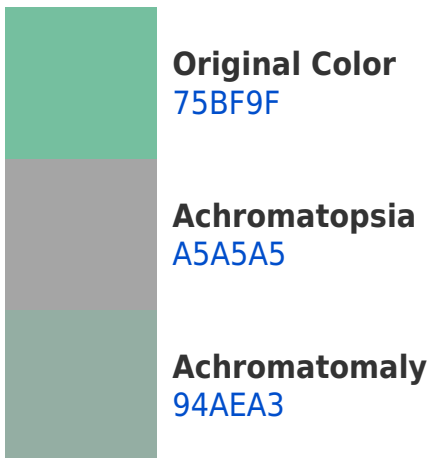

9E0044

1F000D

Previews

White Background

This preview shows how the Hex color 75BF9F looks on a white background.

Color Contrast Check

Large Text (above 18pt) WCAG AA × Fail

Any Text WCAG AA × Fail

If you want to check with other color combinations, try the [Color Contrast Checker](#).

Hex 75BF9F Background

This preview shows how black text looks on a background with the Hex color 75BF9F.

This preview shows how white text looks on a background with the Hex color 75BF9F.

Dichromacy

Tritanopia
7FB9C8

Trichromacy

Monochromacy

CSS Examples

Text

The CSS property to change the color of the text to Hex 75BF9F is called "color". The color property can be set on classes, ids or directly on the HTML element.

This example shows how text in the color #75BF9F looks like.

```
.text, #text, p{  
    color:#75BF9F  
}
```

If you want to add a text shadow in that color use the text-shadow property, you can generate a text shadow directly with our [CSS Text Shadow Generator](#).