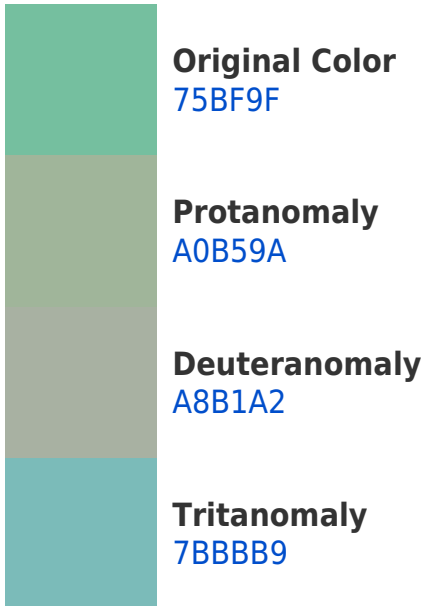

9E0044

1F000D

Previews

White Background

This preview shows how the Hex color 75BF9F looks on a white background.

Color Contrast Check

Large Text (above 18pt) WCAG AA × Fail

Any Text WCAG AA × Fail

If you want to check with other color combinations, try the [Color Contrast Checker](#).

Hex 75BF9F Background

This preview shows how black text looks on a background with the Hex color 75BF9F.

This preview shows how white text looks on a background with the Hex color 75BF9F.

Color Blindness Simulation

Color vision deficiency is a very complex topic, and I could not describe the different causes any better than Wikipedia does, so if you want to learn more, you should check out their [article about color blindness](#).

Dichromacy

Tritanopia
7FB9C8

Trichromacy

Monochromacy

CSS Examples

Text

The CSS property to change the color of the text to Hex 75BF9F is called "color". The color property can be set on classes, ids or directly on the HTML element.