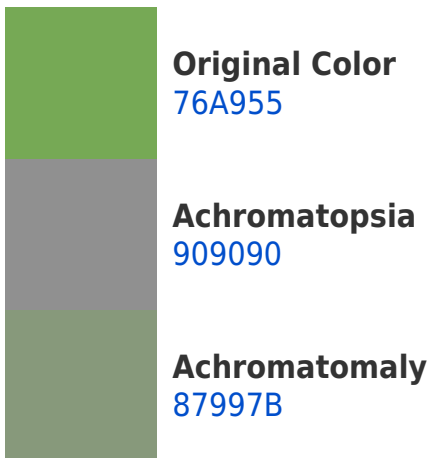

## Hex 76A955 Background

This preview shows how black text looks on a background with the Hex color 76A955.

This preview shows how white text looks on a background with the Hex color 76A955.

## Dichromacy

# Trichromacy

# Monochromacy