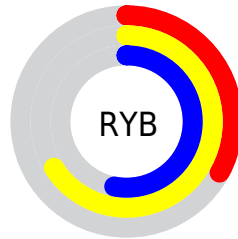

## Conversions Part 2

<b>Format</b>	<b>Color</b>
<a href="#">RYB</a>	<a href="#">85, 169, 136</a>
Decimal	<a href="#">7776597</a>
CIELab	<a href="#">64.07, -32.19, 37.79</a>
CIELCh	<a href="#">64, 49.646, 130.424</a>
Yxy	<a href="#">32.8834, 0.3333, 0.4705</a>
Android (android.graphics.Color)	<a href="#">4285966677 (0xFF76A955)</a>
YUV	<a href="#">144.1750, -29.1733, -22.9555</a>
Hunter-Lab	<a href="#">57.3440, -27.8275, 25.9620</a>

# Details

The Hex color **76A955** is a dark color, and the websafe version is hex **669933**. A complement of this color would be **8855A9**, and the grayscale version is **909090**.

A 20% lighter version of the original color is **ACE188**, and **427424** is the 20% darker color. If you saturate the color by 10%, you get **6CA944**, and if you desaturate by 10%, it is **80A966**.

# Distribution

Red (46%)

Green (66%)

Blue (33%)

Red (33%)

Yellow (66%)

Blue (53%)

Cyan (30%)