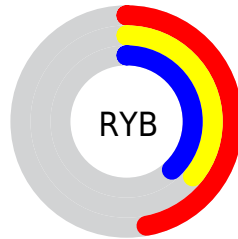

## Conversions Part 2

<b>Format</b>	<b>Color</b>
<b>R<sub>YB</sub></b>	119, 91, 98
Decimal	7822178
CIE <sub>Lab</sub>	41.67, 12.66, 0.41
CIE <sub>LCh</sub>	42, 12.662, 1.857
Yxy	12.2860, 0.3471, 0.3146
Android (android.graphics.Color)	4286012258 (0xFF775B62)
YUV	100.1700, -1.0698, 16.5139
Hunter-Lab	35.0513, 7.6815, 2.1870

# Details

The Hex color **775B62** is a dark color, and the websafe version is hex **666666**. A complement of this color would be **5B7770**, and the grayscale version is **646464**.

A 20% lighter version of the original color is **AC8D95**, and **462D34** is the 20% darker color. If you saturate the color by 10%, you get **774F59**, and if you desaturate by 10%, it is **77676B**.

# Distribution

- Red (47%)
- Green (36%)
- Blue (38%)

- Red (47%)
- Yellow (36%)
- Blue (38%)

- Cyan (0%)
- Magenta (24%)
- Yellow (18%)
- Black (53%)

- Cyan (53%)
- Magenta (64%)
- Yellow (62%)