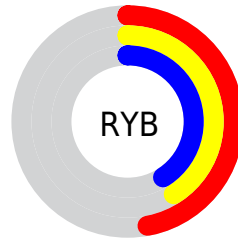

## Conversions Part 2

Format	Color
R <sub>Y</sub> B	119, 104, 104
Decimal	7825512
CIE Lab	45.39, 5.93, 2.18
CIE LCh	45, 6.318, 20.136
Yxy	14.8220, 0.3343, 0.3291
Android (android.graphics.Color)	4286015592 (0xFF776868)
YUV	108.4850, -2.2111, 9.2217
Hunter-Lab	38.4994, 2.4357, 3.5966

# Details

The Hex color **776868** is a dark color, and the websafe version is hex **666666**. A complement of this color would be **687777**, and the grayscale version is **6D6D6D**.

A 20% lighter version of the original color is **AB9B9B**, and **463939** is the 20% darker color. If you saturate the color by 10%, you get **775C5C**, and if you desaturate by 10%, it is **777474**.

# Distribution

Red (47%)

Green (41%)

Blue (41%)

Red (47%)

Yellow (41%)

Blue (41%)

Cyan (0%)