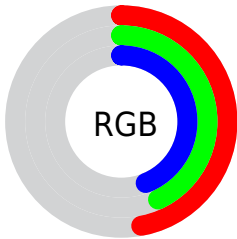

Distribution

Red (47%)

Green (43%)

Blue (44%)