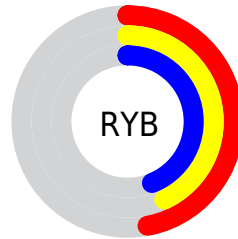

Conversions

Conversions Part 2

Format	Color
R_{YB}	119, 110, 112
Decimal	7827056
CIE Lab	47.29, 3.89, 0.15
CIE LCh	47, 3.889, 2.155
Yxy	16.2437, 0.3224, 0.3251
Android (android.graphics.Color)	4286017136 (0xFF776E70)
YUV	112.9190, -0.4531, 5.3330
Hunter-Lab	40.3034, 0.8112, 2.2983

Details

The Hex color **776E70** is a dark color, and the websafe version is hex **666666**. A complement of this color would be **6E7775**, and the grayscale version is **717171**.

A 20% lighter version of the original color is **ABA2A4**, and **473E40** is the 20% darker color. If you saturate the color by 10%, you get **776267**, and if you desaturate by 10%, it is **777A79**.

Distribution

Red (47%)

Green (43%)

Blue (44%)

Red (47%)

Yellow (43%)

Blue (44%)

Cyan (0%)

Magenta (8%)

Yellow (6%)

Black (53%)

Cyan (53%)

Magenta (57%)

Yellow (56%)

Brightness & Saturation Gradients

These gradients show how the Hex color 776E70 changes by changing the brightness by 10 percent. The first figure shows a shift by +10% for each color and the second figure -10%.