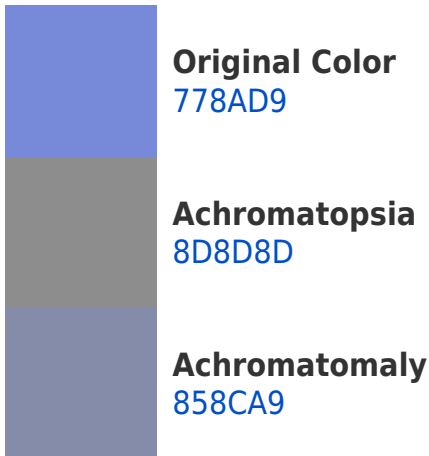

Monochromacy