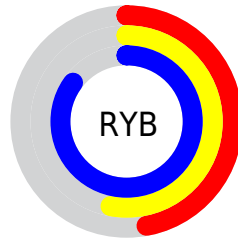

## Conversions Part 2

<b>Format</b>	<b>Color</b>
<a href="#">RYB</a>	<a href="#">119, 135, 217</a>
Decimal	<a href="#">7834329</a>
CIELab	<a href="#">59.07, 13.86, -42.63</a>
CIELCh	<a href="#">59, 44.826, 288.011</a>
Yxy	<a href="#">27.1087, 0.2325, 0.2157</a>
Android (android.graphics.Color)	<a href="#">4286024409 (0xFF778AD9)</a>
YUV	<a href="#">141.3250, 37.3078, -19.5790</a>
Hunter-Lab	<a href="#">52.0660, 9.0628, -42.5124</a>

# Details

The Hex color **778AD9** is a light color, and the websafe version is hex **6699FF**. A complement of this color would be **D9C677**, and the grayscale version is **8D8D8D**.

A 20% lighter version of the original color is **AFBFFF**, and **3F58A2** is the 20% darker color. If you saturate the color by 10%, you get **6179D9**, and if you desaturate by 10%, it is **8D9BD9**.

# Distribution

- Red (47%)
- Green (54%)
- Blue (85%)

- Red (47%)
- Yellow (53%)
- Blue (85%)

- Cyan (45%)
- Magenta (36%)
- Yellow (0%)
- Black (15%)

- Cyan (53%)
- Magenta (46%)
- Yellow (15%)

# Brightness & Saturation Gradients

These gradients show how the Hex color 778AD9 changes by changing the brightness by 10 percent. The first figure shows a shift by +10% for each color and the second figure -10%.