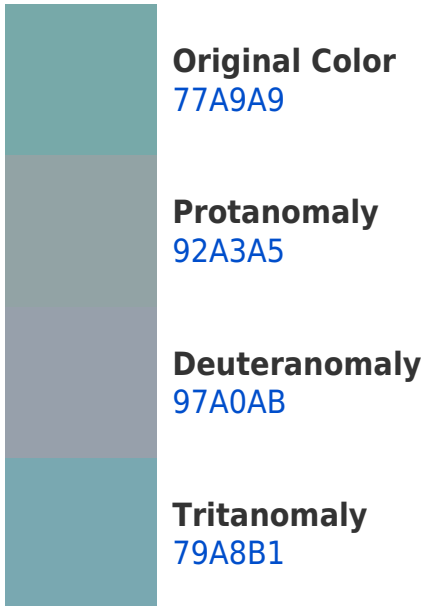

White Background

This preview shows how the Hex color 77A9A9 looks on a white background.

Color Contrast Check

Large Text (above 18pt) WCAG AA × Fail

Any Text WCAG AA × Fail

Large Text (above 18pt) WCAG AAA × Fail

Hex 77A9A9 Background

This preview shows how black text looks on a background with the Hex color 77A9A9.

This preview shows how white text looks on a background with the Hex color 77A9A9.

Color Blindness Simulation

Color vision deficiency is a very complex topic, and I could not describe the different causes any better than Wikipedia does, so if you want to learn more, you should check out their [article about color blindness](#).

Dichromacy

Tritanopia
7AA7B5

Trichromacy

Monochromacy

CSS Examples

Text

The CSS property to change the color of the text to Hex 77A9A9 is called "color". The color property can be set on classes, ids or directly on the HTML element.