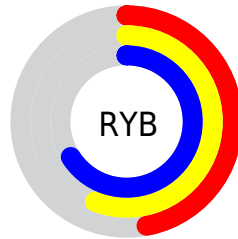

Conversions

Conversions Part 2

Format	Color
RYB	119, 144, 169
Decimal	7842217
CIELab	65.87, -16.47, -5.34
CIElCh	66, 17.312, 197.965
Yxy	35.1624, 0.2708, 0.3289
Android (android.graphics.Color)	4286032297 (0xFF77A9A9)
YUV	154.0500, 7.3704, -30.7388
Hunter-Lab	59.2979, -16.6039, -1.2827

Details

The Hex color **77A9A9** is a light color, and the websafe version is hex **669999**. A complement of this color would be **A97777**, and the grayscale version is **9A9A9A**.

A 20% lighter version of the original color is **ADE0E0**, and **447575** is the 20% darker color. If you saturate the color by 10%, you get **66A9A9**, and if you desaturate by 10%, it is **88A9A9**.

Distribution

Red (47%)

Green (66%)

Blue (66%)

Red (47%)

Yellow (56%)

Blue (66%)

Cyan (30%)

Magenta (0%)

Yellow (0%)

Black (34%)

Cyan (53%)

Magenta (34%)

Yellow (34%)

Brightness & Saturation Gradients

These gradients show how the Hex color 77A9A9 changes by changing the brightness by 10 percent. The first figure shows a shift by +10% for each color and the second figure -10%.