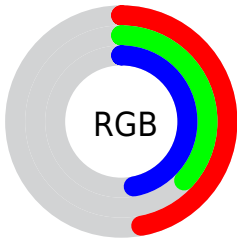

Distribution

Red (47%)

Green (37%)

Blue (47%)