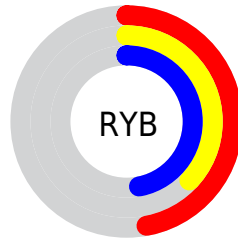

Converting Colors

Hex(785E79)

Have a look what the booklet for
Hex(785E79) contains.

Hex(785E79)	3
<i>Conversions</i>	4
<i>Details</i>	6
<i>Harmonies</i>	11
<i>Previews</i>	23
<i>Color Blindness Simulation</i>	26
<i>CSS Examples</i>	29

Details

The Hex color **785E79** is a dark color, and the websafe version is hex **666699**. A complement of this color would be **5F795E**, and the grayscale version is **696969**.

A 20% lighter version of the original color is **AD91AD**, and **473048** is the 20% darker color. If you saturate the color by 10%, you get **785279**, and if you desaturate by 10%, it is **786A79**.

Distribution

Red (47%)

Green (37%)

Blue (47%)

Red (47%)

Yellow (37%)

Blue (47%)

Cyan (1%)

Magenta (22%)

Yellow (0%)

Black (53%)

Cyan (53%)

Magenta (63%)

Yellow (53%)

Brightness & Saturation Gradients

These gradients show how the Hex color 785E79 changes by changing the brightness by 10 percent. The first figure shows a shift by +10% for each color and the second figure -10%.