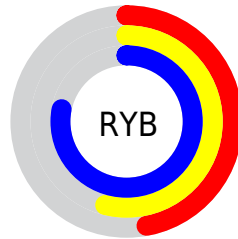

Converting Colors

Hex(798DC6)

Have a look what the booklet for
Hex(798DC6) contains.

Hex(798DC6)	3
<i>Conversions</i>	4
<i>Details</i>	6
<i>Harmonies</i>	11
<i>Previews</i>	23
<i>Color Blindness Simulation</i>	26
<i>CSS Examples</i>	29

Details

The Hex color **798DC6** is a light color, and the websafe version is hex **9999CC**. A complement of this color would be **C6B279**, and the grayscale version is **8D8D8D**.

A 20% lighter version of the original color is **B0C2FF**, and **445B90** is the 20% darker color. If you saturate the color by 10%, you get **657EC6**, and if you desaturate by 10%, it is **8D9CC6**.

Distribution

- Red (47%)
- Green (55%)
- Blue (78%)

- Red (47%)
- Yellow (54%)
- Blue (78%)

- Cyan (39%)
- Magenta (29%)
- Yellow (0%)
- Black (22%)

- Cyan (53%)
- Magenta (45%)
- Yellow (22%)

Brightness & Saturation Gradients

These gradients show how the Hex color 798DC6 changes by changing the brightness by 10 percent. The first figure shows a shift by +10% for each color and the second figure -10%.

Similar to the brightness gradients but the following saturation gradients show a change of the Hex color 798DC6 by changing the saturation by 10% instead.