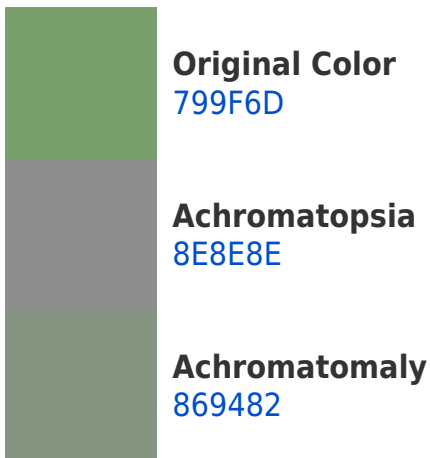

Details

The Hex color **799F6D** is a dark color, and the websafe version is hex **669966**. A complement of this color would be **936D9F**, and the grayscale version is **8E8E8E**.

A 20% lighter version of the original color is **AED6A1**, and **476B3D** is the 20% darker color. If you saturate the color by 10%, you get **6D9F5D**, and if you desaturate by 10%, it is **859F7D**.

Hex 799F6D Background

This preview shows how black text looks on a background with the Hex color 799F6D.

This preview shows how white text looks on a background with the Hex color 799F6D.

Color Blindness Simulation

Dichromacy

Tritanopia
8298A4

Trichromacy

Monochromacy

CSS Examples

Text

The CSS property to change the color of the text to Hex 799F6D is called "color". The color property can be set on classes, ids or directly on the HTML element.

This example shows how text in the color #799F6D looks like.

```
.text, #text, p{  
    color:#799F6D  
}
```

If you want to add a text shadow in that color use the text-shadow property, you can generate a text shadow directly with our [CSS Text Shadow Generator](#).