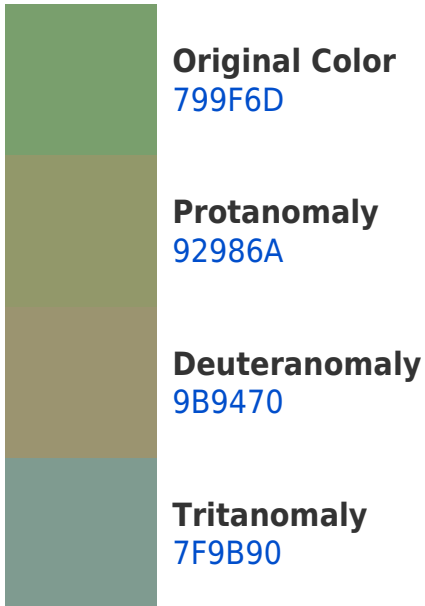

Details

The Hex color **799F6D** is a dark color, and the websafe version is hex **669966**. A complement of this color would be **936D9F**, and the grayscale version is **8E8E8E**.

A 20% lighter version of the original color is **AED6A1**, and **476B3D** is the 20% darker color. If you saturate the color by 10%, you get **6D9F5D**, and if you desaturate by 10%, it is **859F7D**.

Hex 799F6D Background

This preview shows how black text looks on a background with the Hex color 799F6D.

This preview shows how white text looks on a background with the Hex color 799F6D.

Color Blindness Simulation

Color vision deficiency is a very complex topic, and I could not describe the different causes any better than Wikipedia does, so if you want to learn more, you should check out their [article about color blindness](#).

Dichromacy

Tritanopia
8298A4

Trichromacy

Monochromacy

CSS Examples

Text

The CSS property to change the color of the text to Hex 799F6D is called "color". The color property can be set on classes, ids or directly on the HTML element.