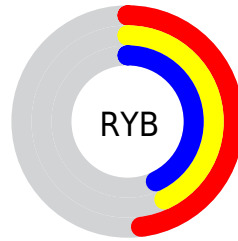

Converting Colors

Hex(7B6D6D)

Have a look what the booklet for
Hex(7B6D6D) contains.

Hex(7B6D6D)	3
<i>Conversions</i>	4
<i>Details</i>	6
<i>Harmonies</i>	11
<i>Previews</i>	23
<i>Color Blindness Simulation</i>	26
<i>CSS Examples</i>	29

Conversions

Conversions Part 2

Format	Color
R _Y B	123, 109, 109
Decimal	8088941
CIE Lab	47.30, 5.48, 2.00
CIE LCh	47, 5.836, 20.046
Yxy	16.2524, 0.3320, 0.3291
Android (android.graphics.Color)	4286279021 (0xFF7B6D6D)
YUV	113.1860, -2.0637, 8.6069
Hunter-Lab	40.3142, 2.0529, 3.5993

Details

The Hex color **7B6D6D** is a dark color, and the websafe version is hex **666666**. A complement of this color would be **6D7B7B**, and the grayscale version is **717171**.

A 20% lighter version of the original color is **B0A0A0**, and **4A3E3E** is the 20% darker color. If you saturate the color by 10%, you get **7B6161**, and if you desaturate by 10%, it is **7B7979**.

Distribution

Red (48%)

Green (43%)

Blue (43%)

Red (48%)

Yellow (43%)

Blue (43%)

Cyan (0%)