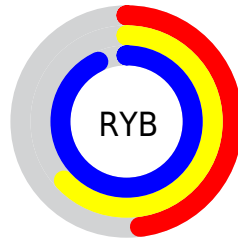

## Conversions Part 2

| Format                              | Color  |
|-------------------------------------|--|
| <a href="#">RYB</a>                 | <a href="#">123, 161, 237</a>                                |
| Decimal                             | <a href="#">8107501</a>                                      |
| CIELab                              | <a href="#">71.81, -3.85, -33.76</a>                         |
| CIElCh                              | <a href="#">72, 33.977, 263.487</a>                          |
| Yxy                                 | <a href="#">43.3731, 0.2355, 0.2555</a>                      |
| Android<br>(android.graphics.Color) | <a href="#">4286297581</a><br>( <a href="#">0xFF7BB5ED</a> ) |
| YUV                                 | <a href="#">170.0420, 33.0103, -41.2558</a>                  |
| Hunter-Lab                          | <a href="#">65.8583, -6.8961, -31.6692</a>                   |

# Details

The Hex color **7BB5ED** is a light color, and the websafe version is hex **99CCFF**. A complement of this color would be **EDB37B**, and the grayscale version is **AAAAAA**.

A 20% lighter version of the original color is **B4EDFF**, and **4080B5** is the 20% darker color. If you saturate the color by 10%, you get **63A9ED**, and if you desaturate by 10%, it is **93C1ED**.

# Distribution

Red (48%)

Green (71%)

Blue (93%)

Red (48%)

Yellow (63%)

Blue (93%)

Cyan (48%)