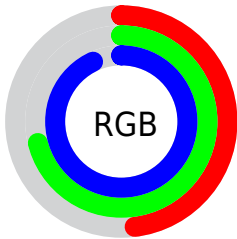

Distribution

Red (48%)

Green (71%)

Blue (93%)