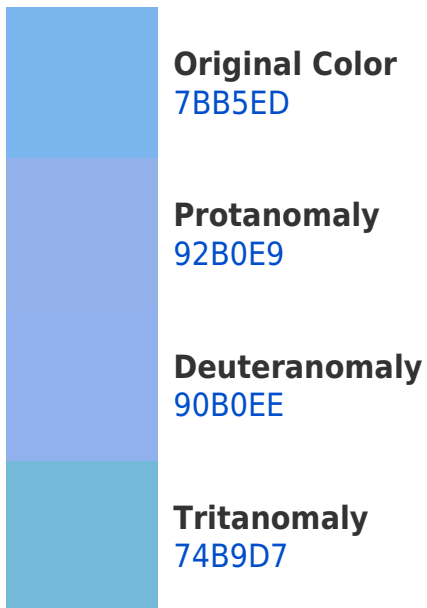

Trichromacy