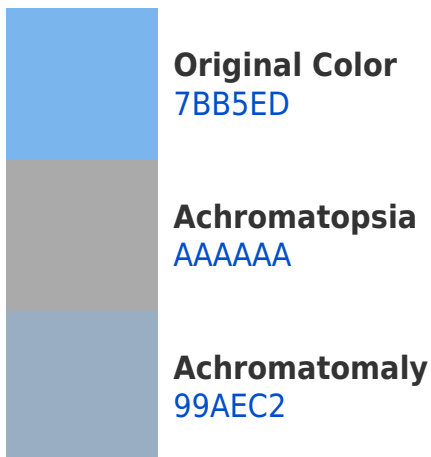

Monochromacy