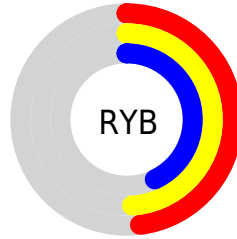

Conversions

Conversions Part 2

Format	Color
R_{YB}	122, 124, 109
Decimal	8156525
CIE Lab	49.63, 1.19, 5.37
CIE LCh	50, 5.500, 77.450
Yxy	18.1118, 0.3315, 0.3444
Android (android.graphics.Color)	4286346605 (0xFF7C756D)
YUV	118.1810, -4.5262, 5.1033
Hunter-Lab	42.5580, -1.3542, 6.0441

Details

The Hex color **7C756D** is a dark color, and the websafe version is hex **666666**. A complement of this color would be **6D747C**, and the grayscale version is **767676**.

A 20% lighter version of the original color is **B1A9A0**, and **4B453E** is the 20% darker color. If you saturate the color by 10%, you get **7C6F61**, and if you desaturate by 10%, it is **7C7B79**.

Distribution

- Red (49%)
- Green (46%)
- Blue (43%)

- Red (48%)
- Yellow (49%)
- Blue (43%)

- Cyan (0%)
- Magenta (6%)
- Yellow (12%)
- Black (51%)

- Cyan (51%)
- Magenta (54%)
- Yellow (57%)

Brightness & Saturation Gradients

These gradients show how the Hex color 7C756D changes by changing the brightness by 10 percent. The first figure shows a shift by +10% for each color and the second figure -10%.

Similar to the brightness gradients but the following saturation gradients show a change of the Hex color 7C756D by changing the saturation by 10% instead.