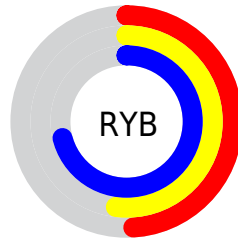

## Conversions Part 2

<b>Format</b>	<b>Color</b>
<a href="#">RYB</a>	<a href="#">124, 132, 182</a>
Decimal	<a href="#">8160694</a>
CIELab	<a href="#">56.52, 8.37, -26.80</a>
CIELCh	<a href="#">57, 28.078, 287.343</a>
Yxy	<a href="#">24.4375, 0.2586, 0.2513</a>
Android (android.graphics.Color)	<a href="#">4286350774 (0xFF7C85B6)</a>
YUV	<a href="#">135.8950, 22.7298, -10.4319</a>
Hunter-Lab	<a href="#">49.4343, 4.2782, -22.5431</a>

# Details

The Hex color **7C85B6** is a dark color, and the websafe version is hex **9999CC**. A complement of this color would be **B6AD7C**, and the grayscale version is **888888**.

A 20% lighter version of the original color is **B2BAEE**, and **495481** is the 20% darker color. If you saturate the color by 10%, you get **6A76B6**, and if you desaturate by 10%, it is **8E94B6**.

# Distribution

Red (49%)

Green (52%)

Blue (71%)

Red (49%)

Yellow (52%)

Blue (71%)

Cyan (32%)