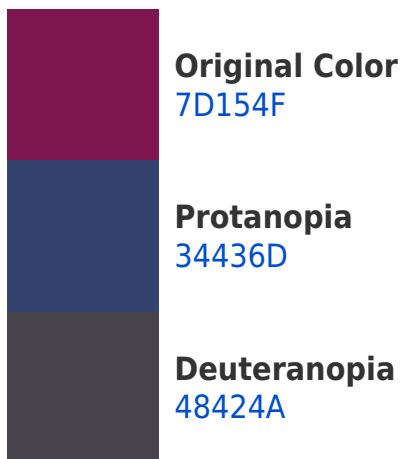

White Background

This preview shows how the Hex color 7D154F looks on a white background.

Color Contrast Check

Large Text (above 18pt) WCAG AA ✓ Pass

Any Text WCAG AA ✓ Pass

Large Text (above 18pt) WCAG AAA ✓ Pass

Hex 7D154F Background

This preview shows how black text looks on a background with the Hex color 7D154F.

This preview shows how white text looks on a background with the Hex color 7D154F.

Color Blindness Simulation

Dichromacy

Tritanopia
7A2425

Trichromacy

Original Color
7D154F

Protanomaly
4F3262

Deuteranomaly
5B324C

Tritanomaly
7B1F34

Monochromacy

Original Color
7D154F

Achromatopsia
3B3B3B

Achromatomaly
532D42

CSS Examples

Text

The CSS property to change the color of the text to Hex 7D154F is called "color". The color property can be set on classes, ids or directly on the HTML element.