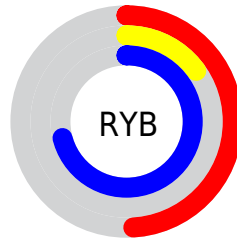

## Conversions Part 2

<b>Format</b>	<b>Color</b>
<b>RYB</b>	125, 39, 182
Decimal	8202166
CIELab	36.34, 59.51, -58.84
CIELCh	36, 83.684, 315.325
Yxy	9.1884, 0.2451, 0.1278
Android (android.graphics.Color)	4286392246 (0xFF7D27B6)
YUV	81.0160, 49.7851, 38.5740
Hunter-Lab	30.3124, 50.7499, -66.9963

# Details

The Hex color **7D27B6** is a dark color, and the websafe version is hex **9933CC**. A complement of this color would be **60B627**, and the grayscale version is **515151**.

A 20% lighter version of the original color is **B65EEF**, and **440080** is the 20% darker color. If you saturate the color by 10%, you get **7615B6**, and if you desaturate by 10%, it is **8439B6**.

# Distribution

- Red (49%)
- Green (15%)
- Blue (71%)

- Red (49%)
- Yellow (15%)
- Blue (71%)

- Cyan (31%)
- Magenta (79%)
- Yellow (0%)
- Black (29%)

- Cyan (51%)
- Magenta (85%)
- Yellow (29%)

# Brightness & Saturation Gradients

These gradients show how the Hex color 7D27B6 changes by changing the brightness by 10 percent. The first figure shows a shift by +10% for each color and the second figure -10%.