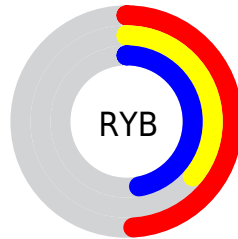

Converting Colors

Hex(7D5D79)

Have a look what the booklet for
Hex(7D5D79) contains.

Hex(7D5D79)	3
<i>Conversions</i>	4
<i>Details</i>	6
<i>Harmonies</i>	11
<i>Previews</i>	23
<i>Color Blindness Simulation</i>	26
<i>CSS Examples</i>	29

Details

The Hex color **7D5D79** is a dark color, and the websafe version is hex **996699**. A complement of this color would be **5D7D61**, and the grayscale version is **6A6A6A**.

A 20% lighter version of the original color is **B290AD**, and **4C2E48** is the 20% darker color. If you saturate the color by 10%, you get **7D5077**, and if you desaturate by 10%, it is **7D6A7B**.

Distribution

- Red (49%)
- Green (36%)
- Blue (47%)

- Red (49%)
- Yellow (36%)
- Blue (47%)

- Cyan (0%)
- Magenta (26%)
- Yellow (3%)
- Black (51%)

- Cyan (51%)
- Magenta (64%)
- Yellow (53%)

Brightness & Saturation Gradients

These gradients show how the Hex color 7D5D79 changes by changing the brightness by 10 percent. The first figure shows a shift by +10% for each color and the second figure -10%.

Similar to the brightness gradients but the following saturation gradients show a change of the Hex color 7D5D79 by changing the saturation by 10% instead.